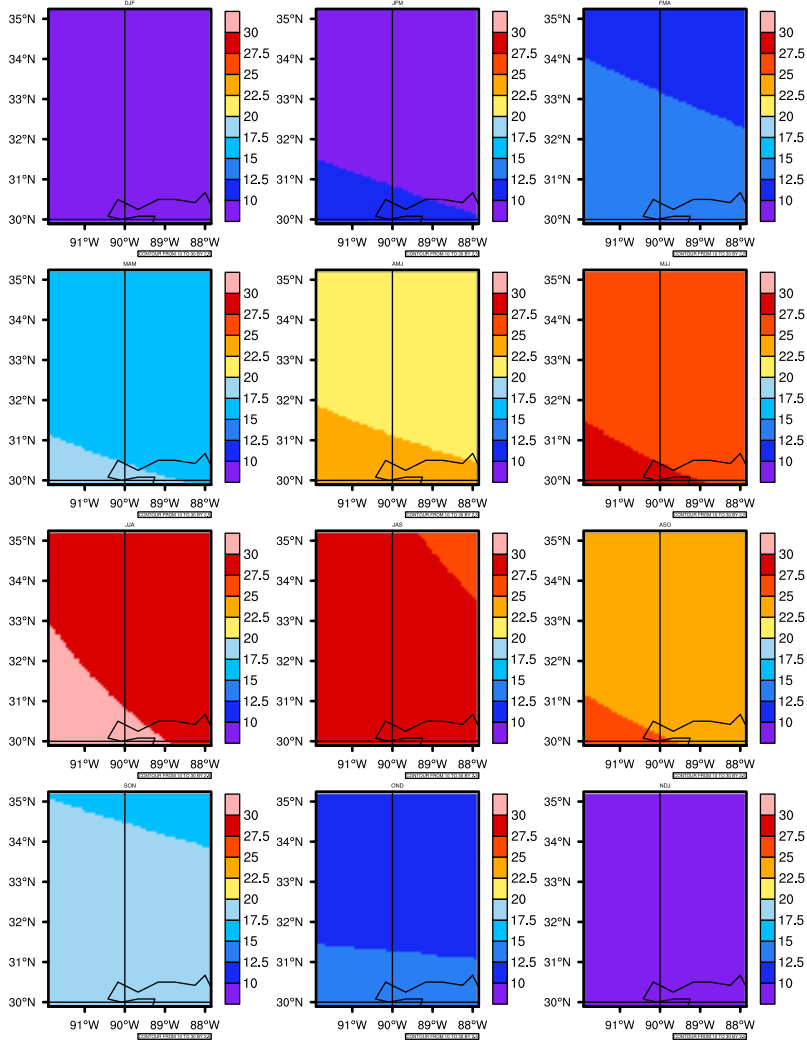

Seasonally Daily Averagetgas(c) In 2070-2079 GFDL-ESM2M RCP45 - Mississippi

AgriMetSoft (2020). Climate Maps. Available on:
<https://agrimetsoft.com/maps>

Order a new map on <https://agrimetsoft.com/order>

[You can request maps from any dataset from the AgriMetSoft Team.](#)