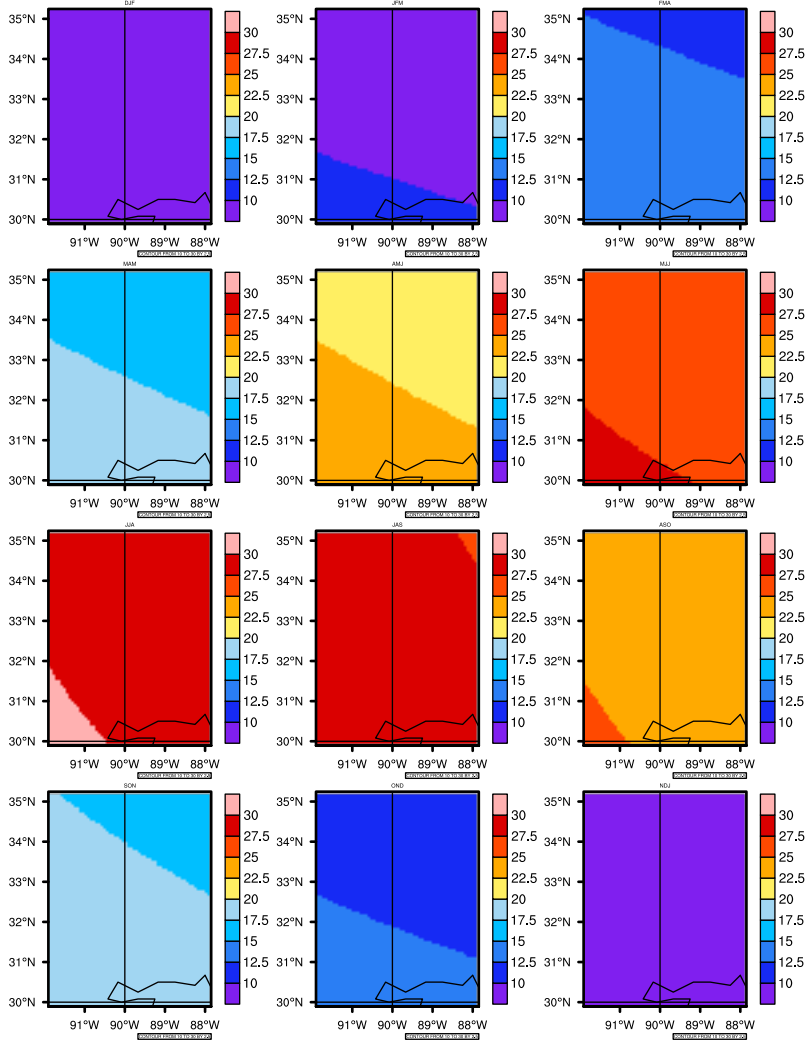

Seasonally Daily Averagetgas(c) In 2080-2089 GFDL-ESM2M RCP45 - Mississippi

AgriMetSoft (2020). Climate Maps. Available on:
<https://agrimetsoft.com/maps>

Order a new map on <https://agrimetsoft.com/order>

[You can request maps from any dataset from the AgriMetSoft Team.](#)