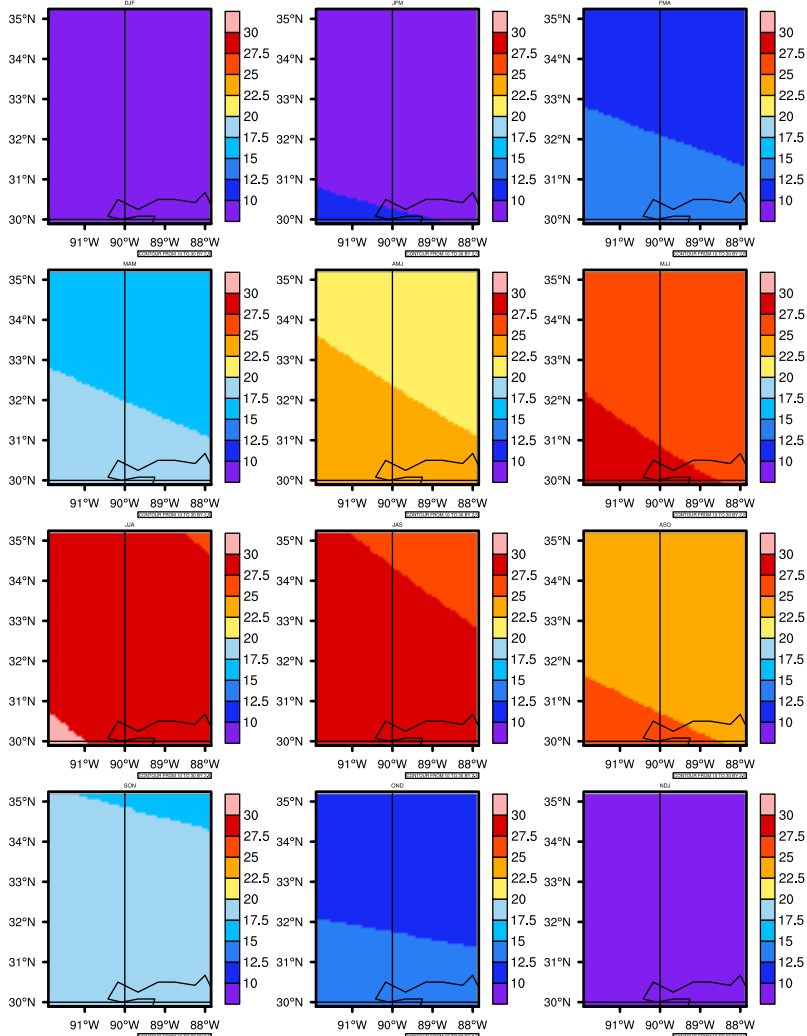

# Seasonally Daily Averagetgas(c) In 2090-2099 GFDL-ESM2M RCP45 - Mississippi

AgriMetSoft (2020). Climate Maps. Available on:  
<https://agrimetsoft.com/maps>

Order a new map on <https://agrimetsoft.com/order>

[You can request maps from any dataset from the AgriMetSoft Team.](#)