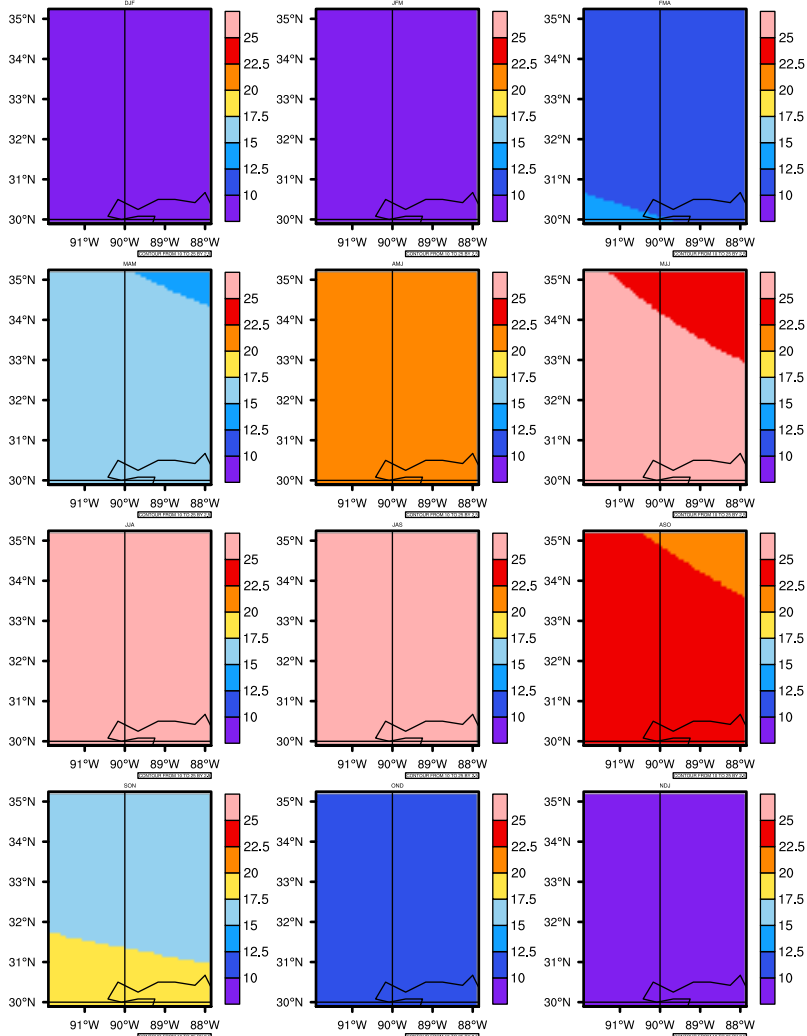

## Seasonally Daily Averagetgas(c) In 2020-2029 GFDL-ESM2M RCP85 - Mississippi

AgriMetSoft (2020). Climate Maps. Available on:  
<https://agrimetsoft.com/maps>

Order a new map on <https://agrimetsoft.com/order>

[You can request maps from any dataset from the AgriMetSoft Team.](#)