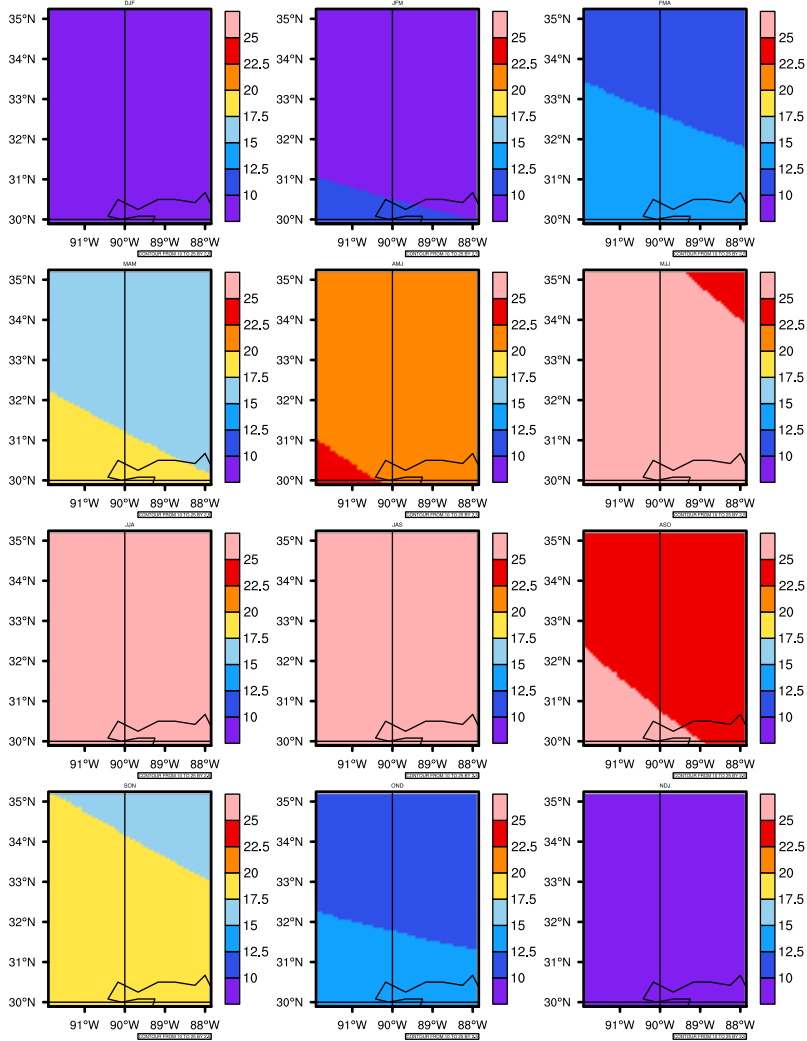

Seasonally Daily Averaget(c) In 2030-2039 GFDL-ESM2M RCP85 - Mississippi

AgriMetSoft (2020). Climate Maps. Available on:
<https://agrimetsoft.com/maps>

Order a new map on <https://agrimetsoft.com/order>

[You can request maps from any dataset from the AgriMetSoft Team.](#)