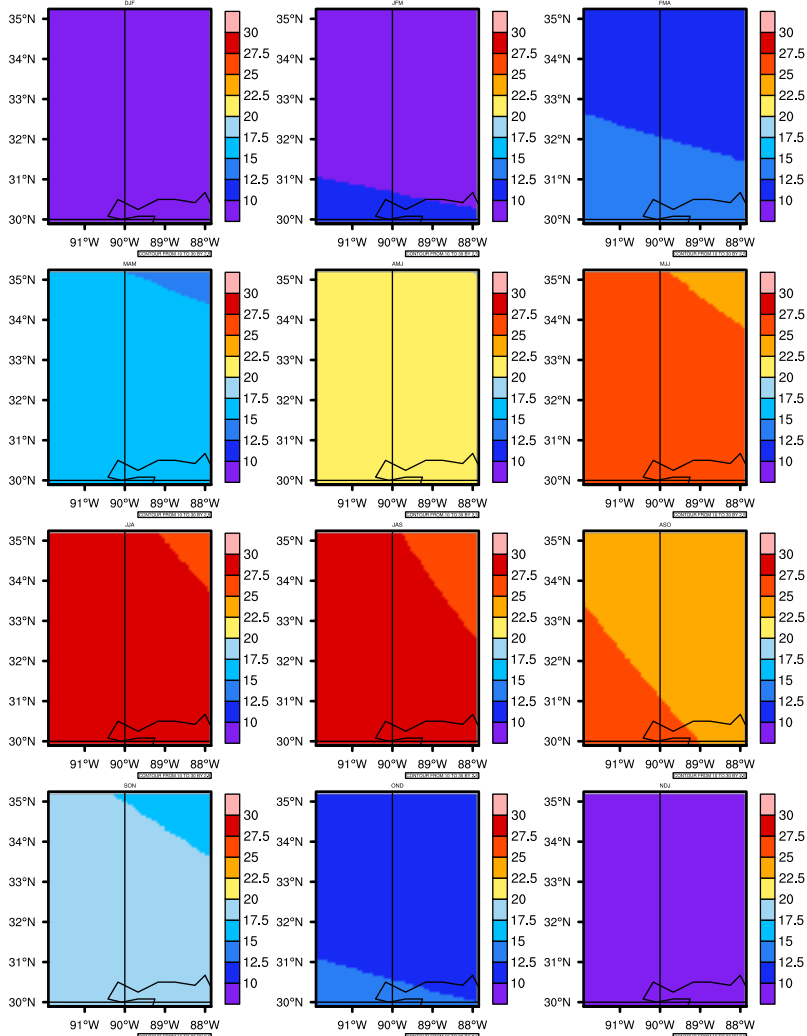

## Seasonally Daily Averagetgas(c) In 2040-2049 GFDL-ESM2M RCP85 - Mississippi

AgriMetSoft (2020). Climate Maps. Available on:  
<https://agrimetsoft.com/maps>

Order a new map on <https://agrimetsoft.com/order>

[You can request maps from any dataset from the AgriMetSoft Team.](#)