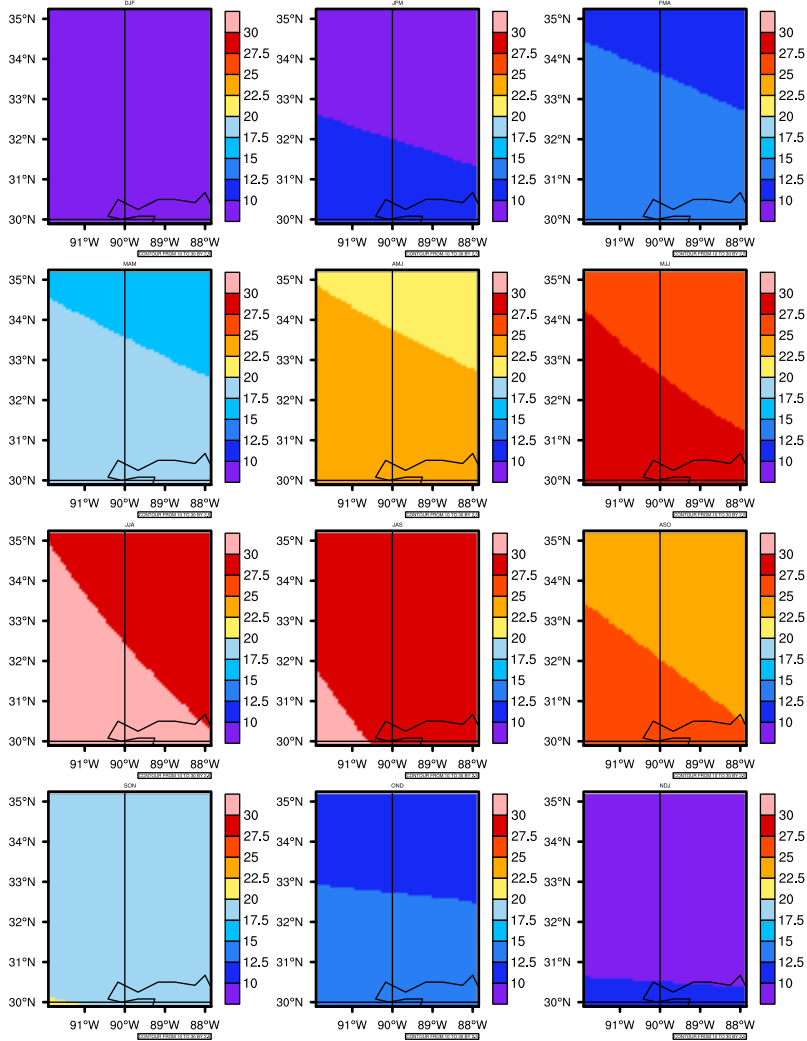

Seasonally Daily Averagetgas(c) In 2050-2059 GFDL-ESM2M RCP85 - Mississippi

AgriMetSoft (2020). Climate Maps. Available on:
<https://agrimetsoft.com/maps>

Order a new map on <https://agrimetsoft.com/order>

[You can request maps from any dataset from the AgriMetSoft Team.](#)