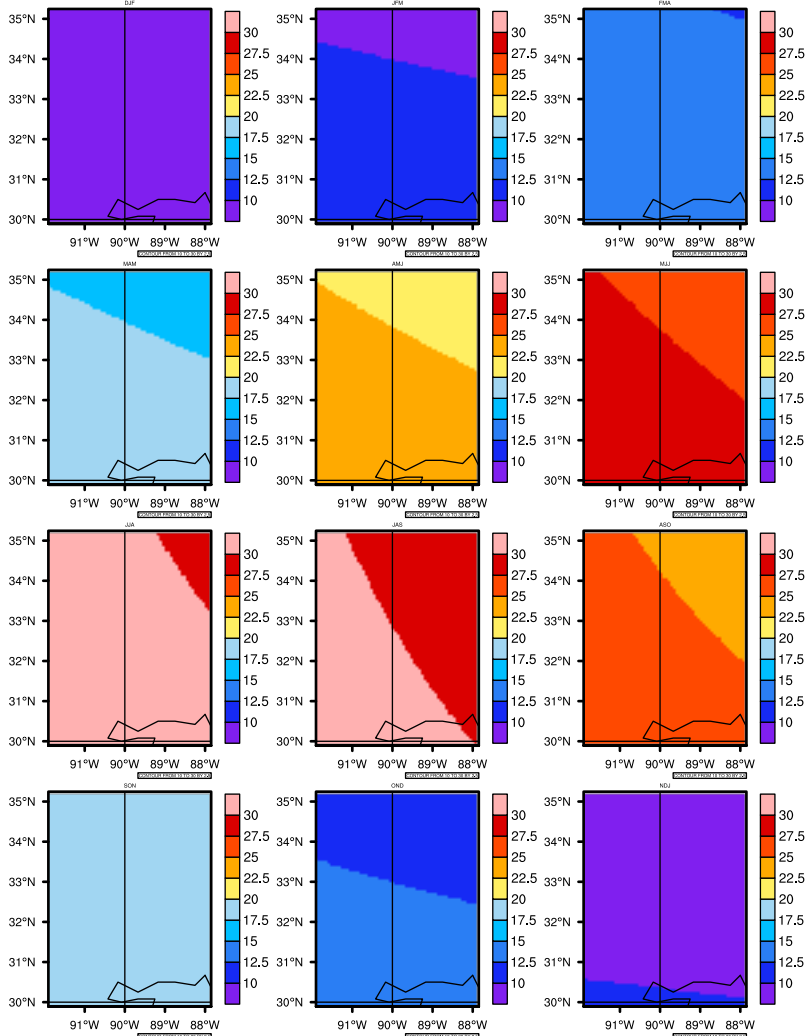

Seasonally Daily Averaget(c) In 2060-2069 GFDL-ESM2M RCP85 - Mississippi

AgriMetSoft (2020). Climate Maps. Available on:
<https://agrimetsoft.com/maps>

Order a new map on <https://agrimetsoft.com/order>

[You can request maps from any dataset from the AgriMetSoft Team.](#)