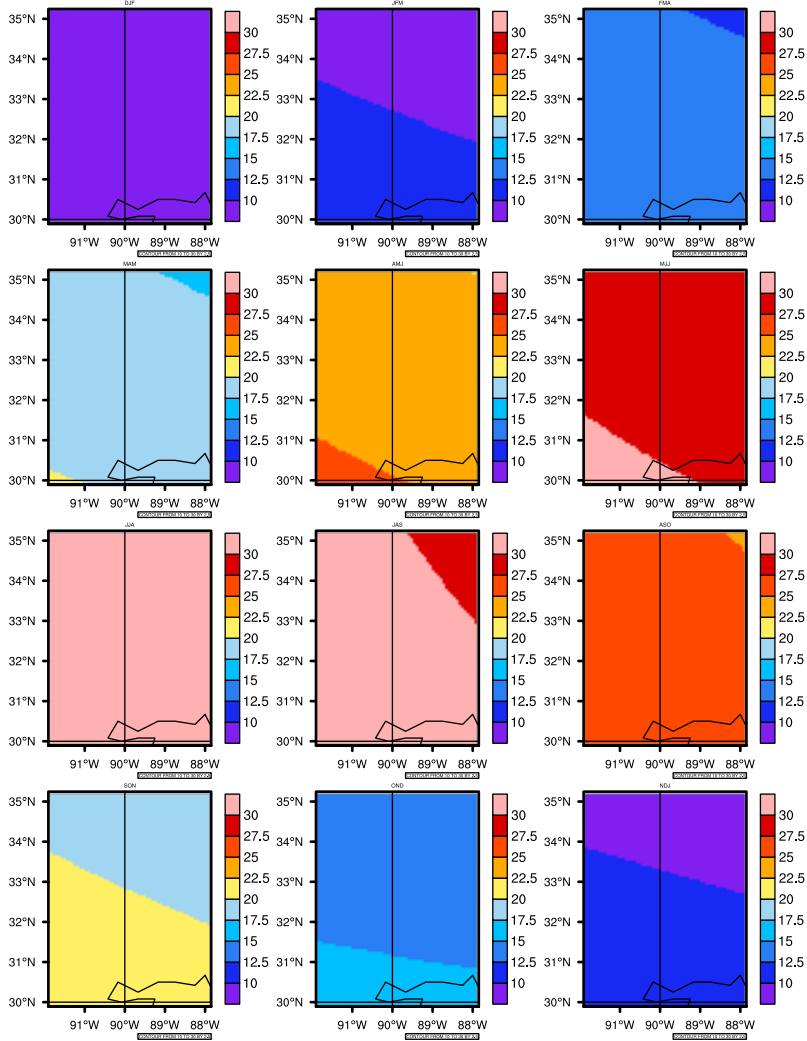

# Seasonally Daily Averagetgas(c) In 2070-2079 GFDL-ESM2M RCP85 - Mississippi

AgriMetSoft (2020). Climate Maps. Available on:  
<https://agrimetsoft.com/maps>

Order a new map on <https://agrimetsoft.com/order>

[You can request maps from any dataset from the AgriMetSoft Team.](#)