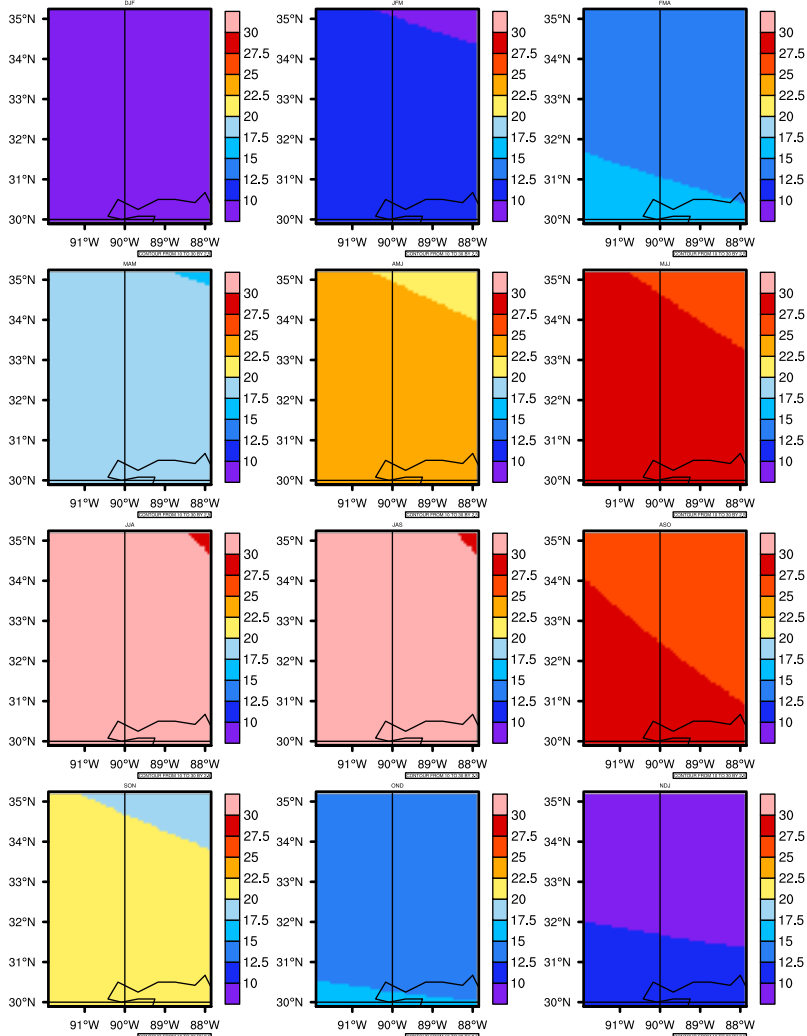

## Seasonally Daily Averagetgas(c) In 2080-2089 GFDL-ESM2M RCP85 - Mississippi

AgriMetSoft (2020). Climate Maps. Available on:  
<https://agrimetsoft.com/maps>

Order a new map on <https://agrimetsoft.com/order>

[You can request maps from any dataset from the AgriMetSoft Team.](#)