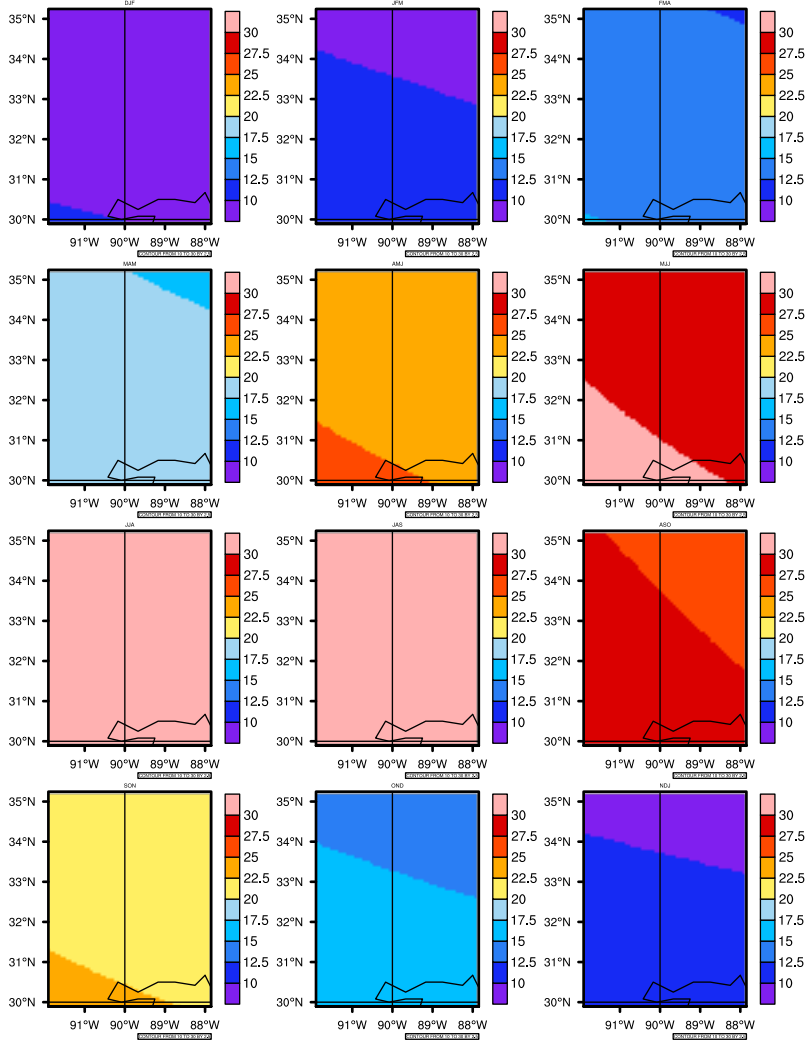

# Seasonally Daily Averagetgas(c) In 2090-2099 GFDL-ESM2M RCP85 - Mississippi

AgriMetSoft (2020). Climate Maps. Available on:  
<https://agrimetsoft.com/maps>

Order a new map on <https://agrimetsoft.com/order>

[You can request maps from any dataset from the AgriMetSoft Team.](#)