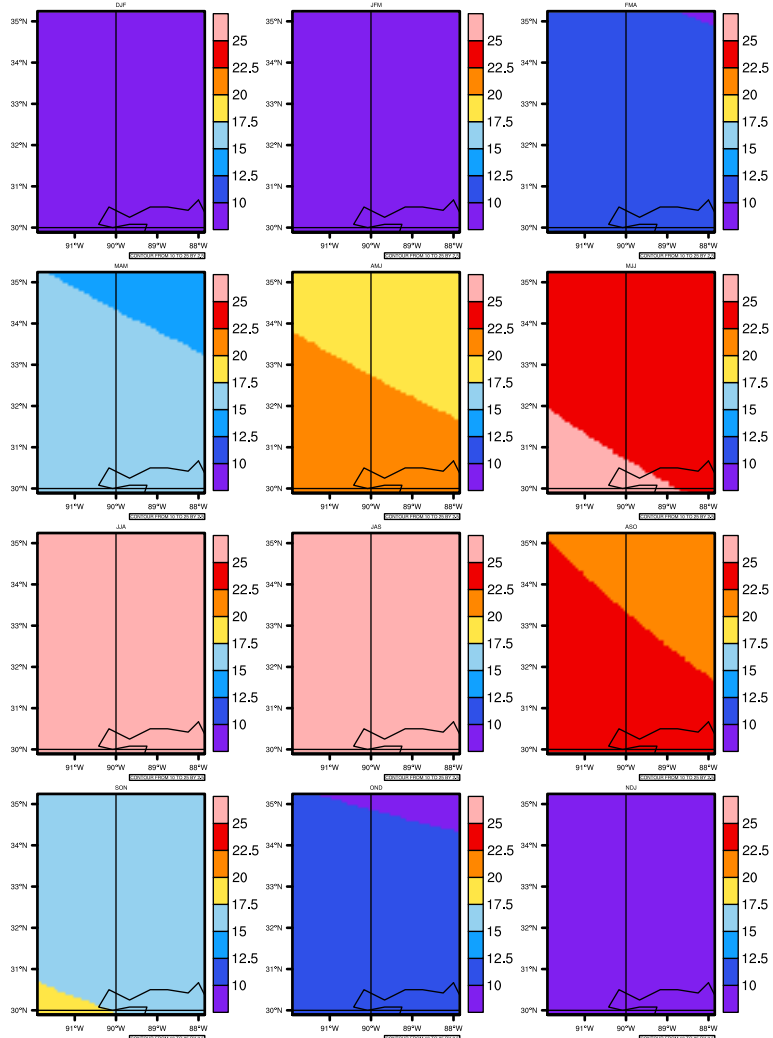

Seasonally Daily Averaget(c) In 1975-2005 GFDL-ESM2M historical - Mississippi

AgriMetSoft (2020). Climate Maps. Available on:
<https://agrimetsoft.com/maps>

Order a new map on <https://agrimetsoft.com/order>

[You can request maps from any dataset from the AgriMetSoft Team.](#)