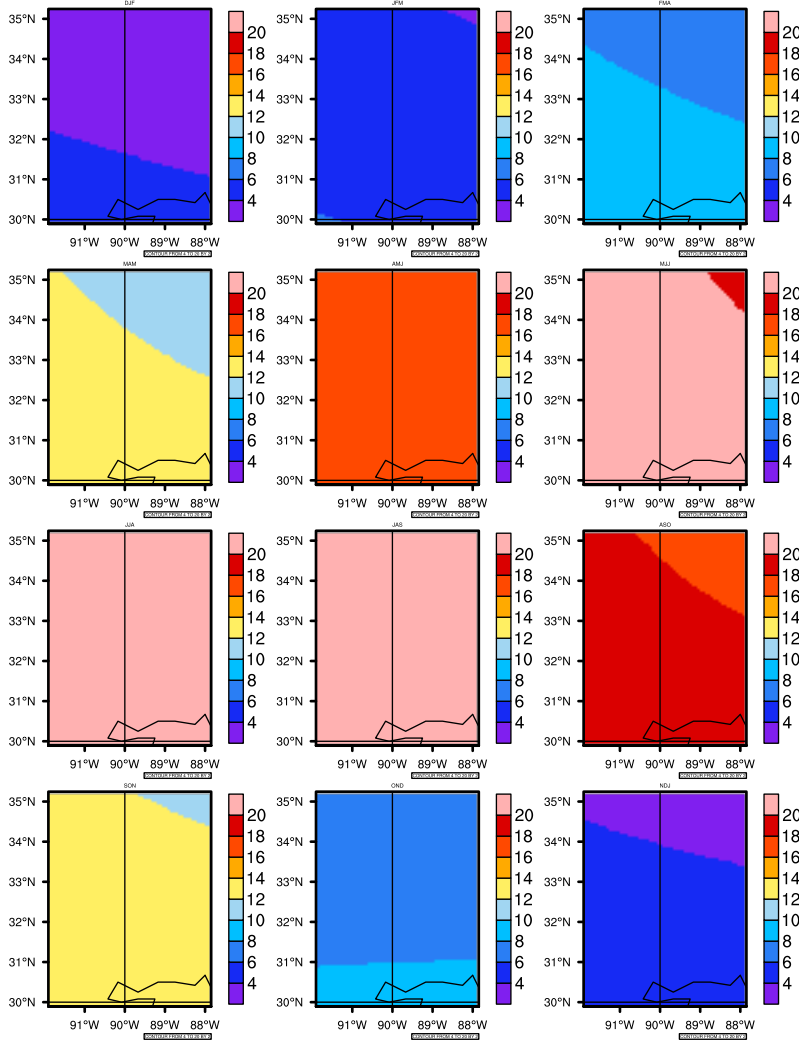

Seasonally Daily Average Temperature In 2020-2029 GFDL-ESM2M RCP85 - Mississippi

AgriMetSoft (2020). Climate Maps. Available on:
<https://agrimetsoft.com/maps>

Order a new map on <https://agrimetsoft.com/order>