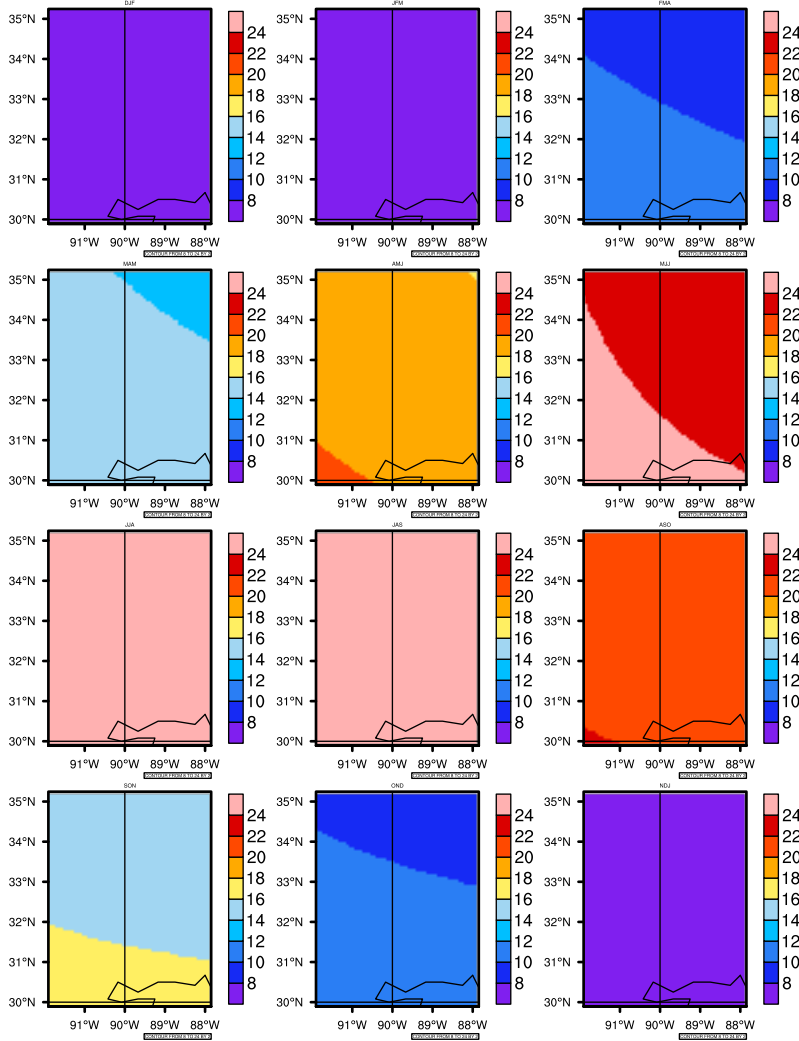

Seasonally Daily Average tasmin(c) In 2070-2079 GFDL-ESM2M RCP85 - Mississippi

AgriMetSoft (2020). Climate Maps. Available on:
<https://agrimetsoft.com/maps>

Order a new map on <https://agrimetsoft.com/order>