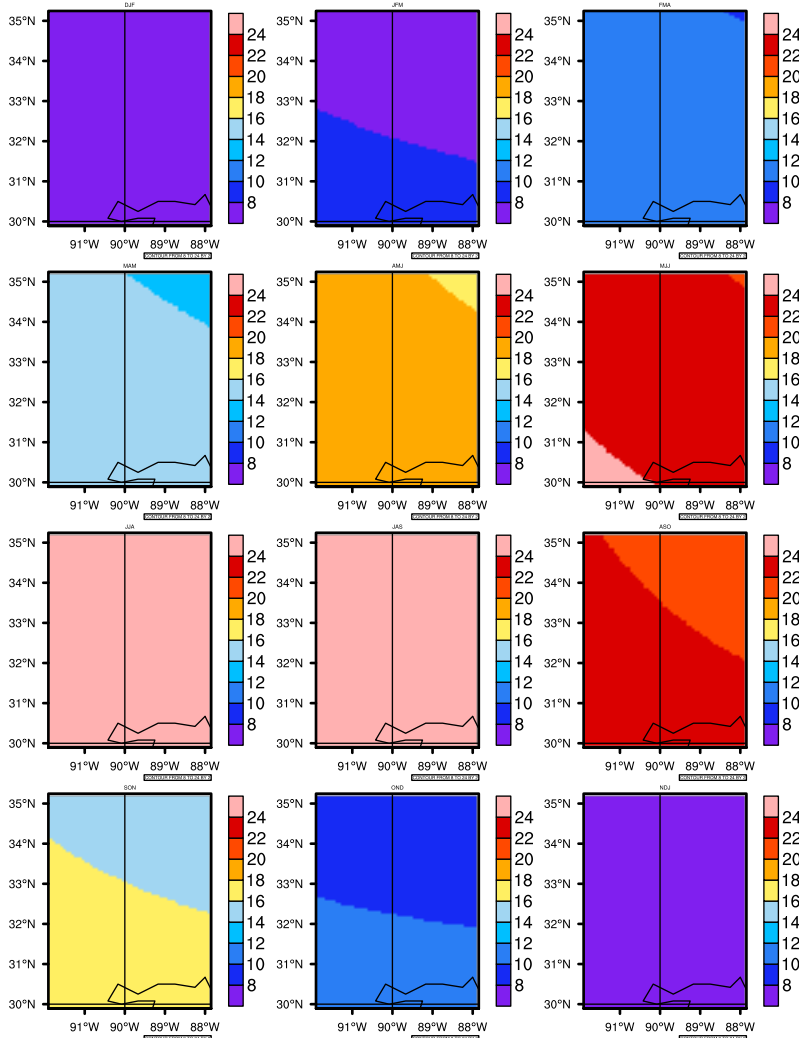

Seasonally Daily Average Temperature In 2080-2089 GFDL-ESM2M RCP85 - Mississippi

AgriMetSoft (2020). Climate Maps. Available on:
<https://agrimetsoft.com/maps>

Order a new map on <https://agrimetsoft.com/order>