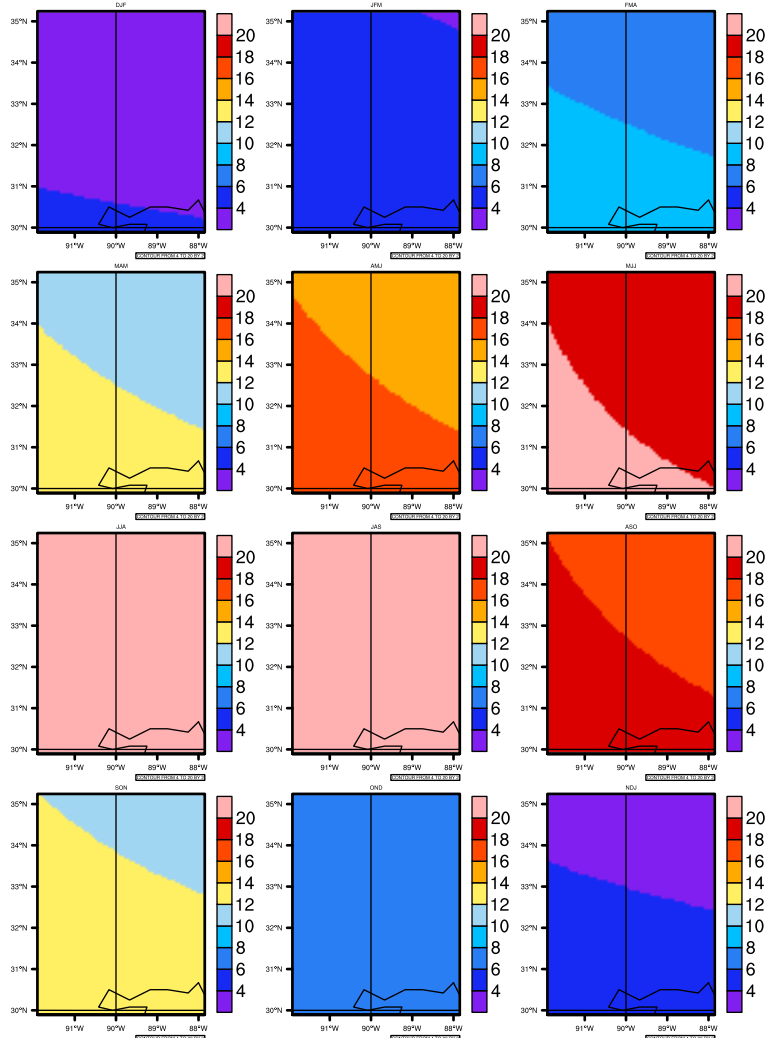

Seasonally Daily Average t_{asmin}(c) In 1975-2005 GFDL-ESM2M historical - Mississippi

AgriMetSoft (2020). Climate Maps. Available on: <https://agrimetsoft.com/maps>

Order a new map on <https://agrimetsoft.com/order>