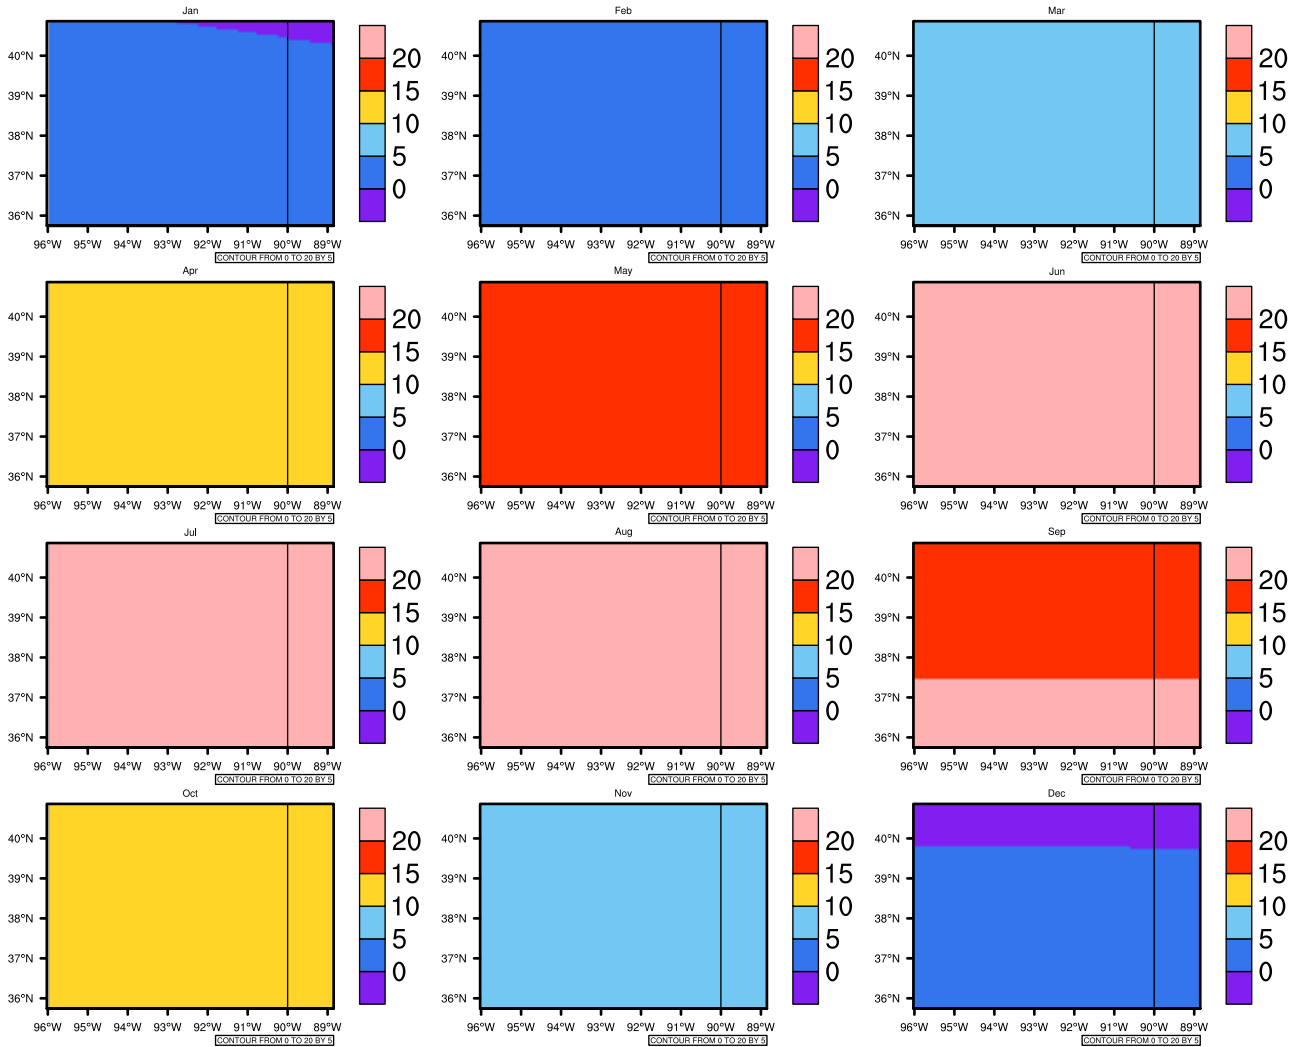

Monthly Daily Averaget(c) In 2020-2029 GFDL-ESM2M RCP45 - Missouri

AgriMetSoft (2020). Climate Maps. Available on: <https://agrimetsoft.com/maps>