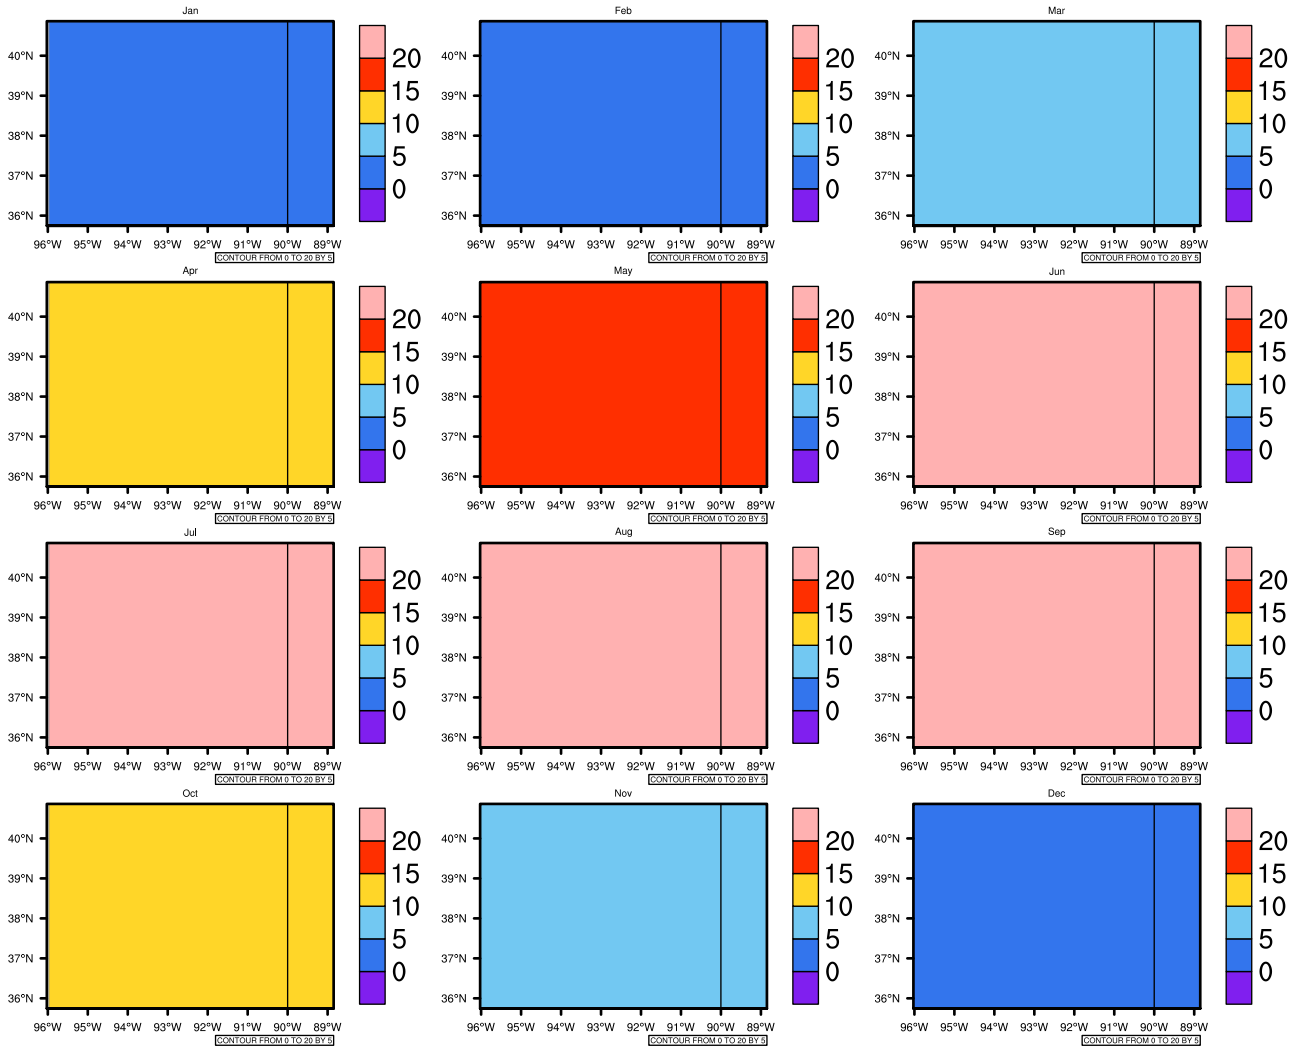

Monthly Daily Averaget(c) In 2050-2059 GFDL-ESM2M RCP45 - Missouri

AgriMetSoft (2020). Climate Maps. Available on: <https://agrimetsoft.com/maps>