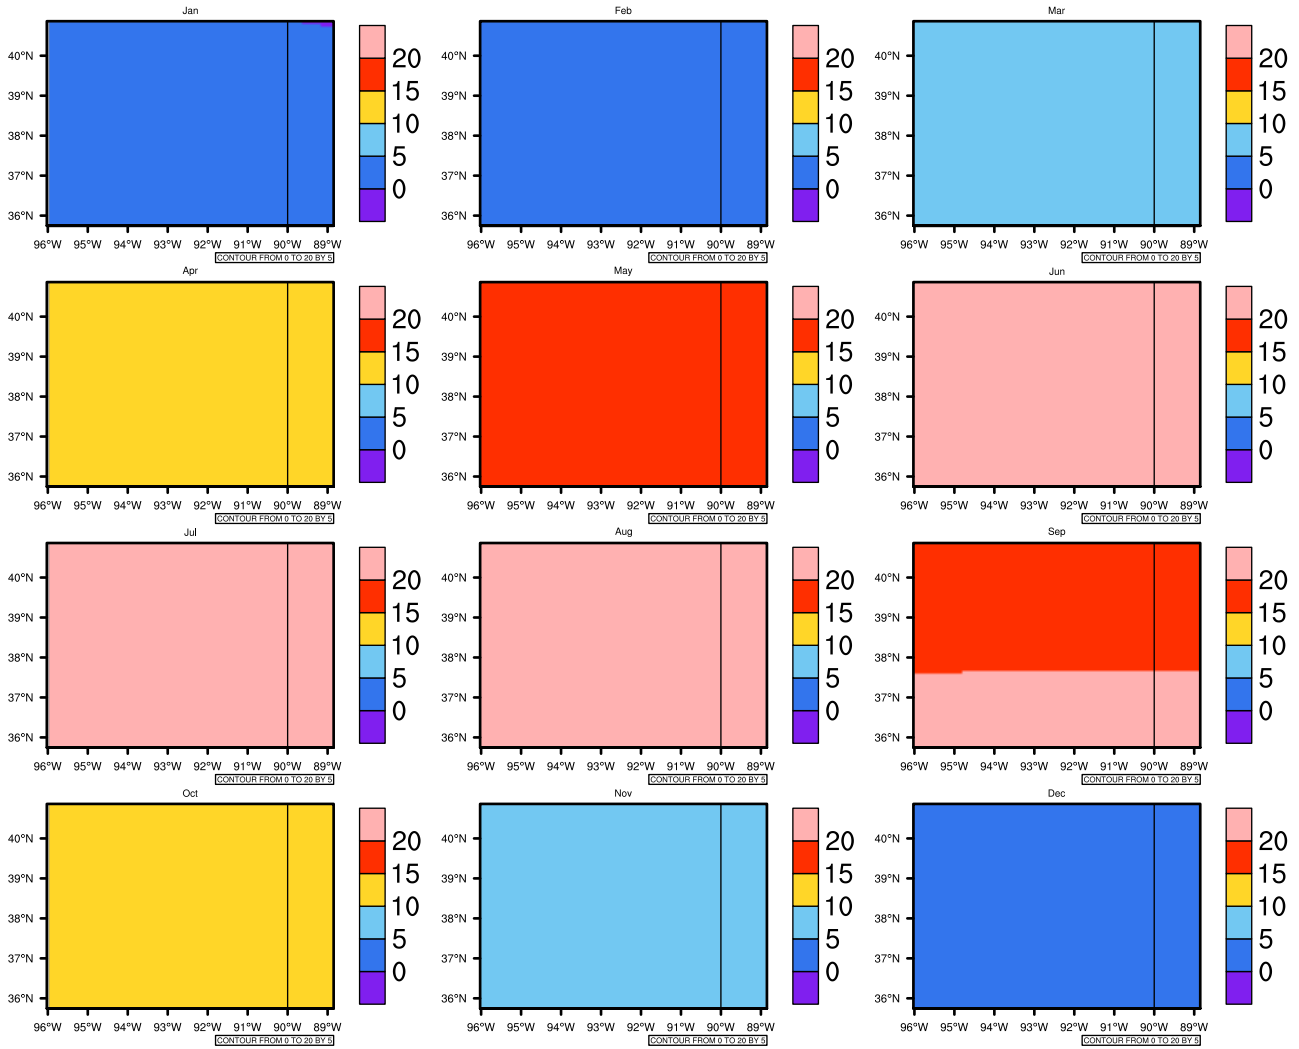

Monthly Daily Averaget(c) In 2070-2079 GFDL-ESM2M RCP45 - Missouri

AgriMetSoft (2020). Climate Maps. Available on:
<https://agrimetsoft.com/maps>

[Order a new map on <https://agrimetsoft.com/order>

[You can request maps from any dataset from the AgriMetSoft Team.](#)