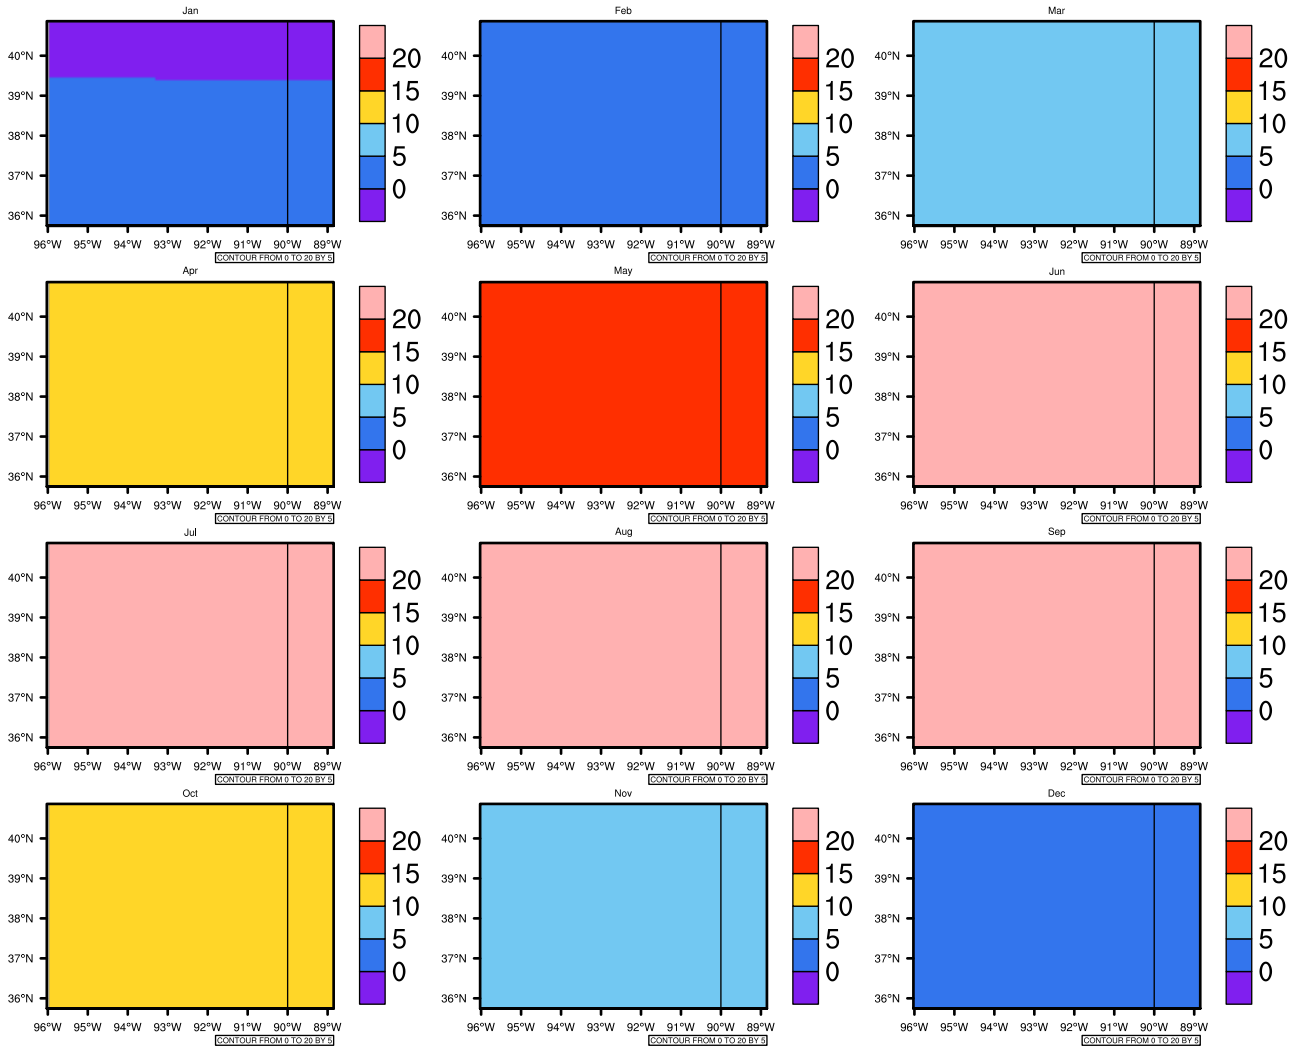

Monthly Daily Averaget(c) In 2080-2089 GFDL-ESM2M RCP45 - Missouri

AgriMetSoft (2020). Climate Maps. Available on:
<https://agrimetsoft.com/maps>

[Order a new map on <https://agrimetsoft.com/order>

[You can request maps from any dataset from the AgriMetSoft Team.](#)