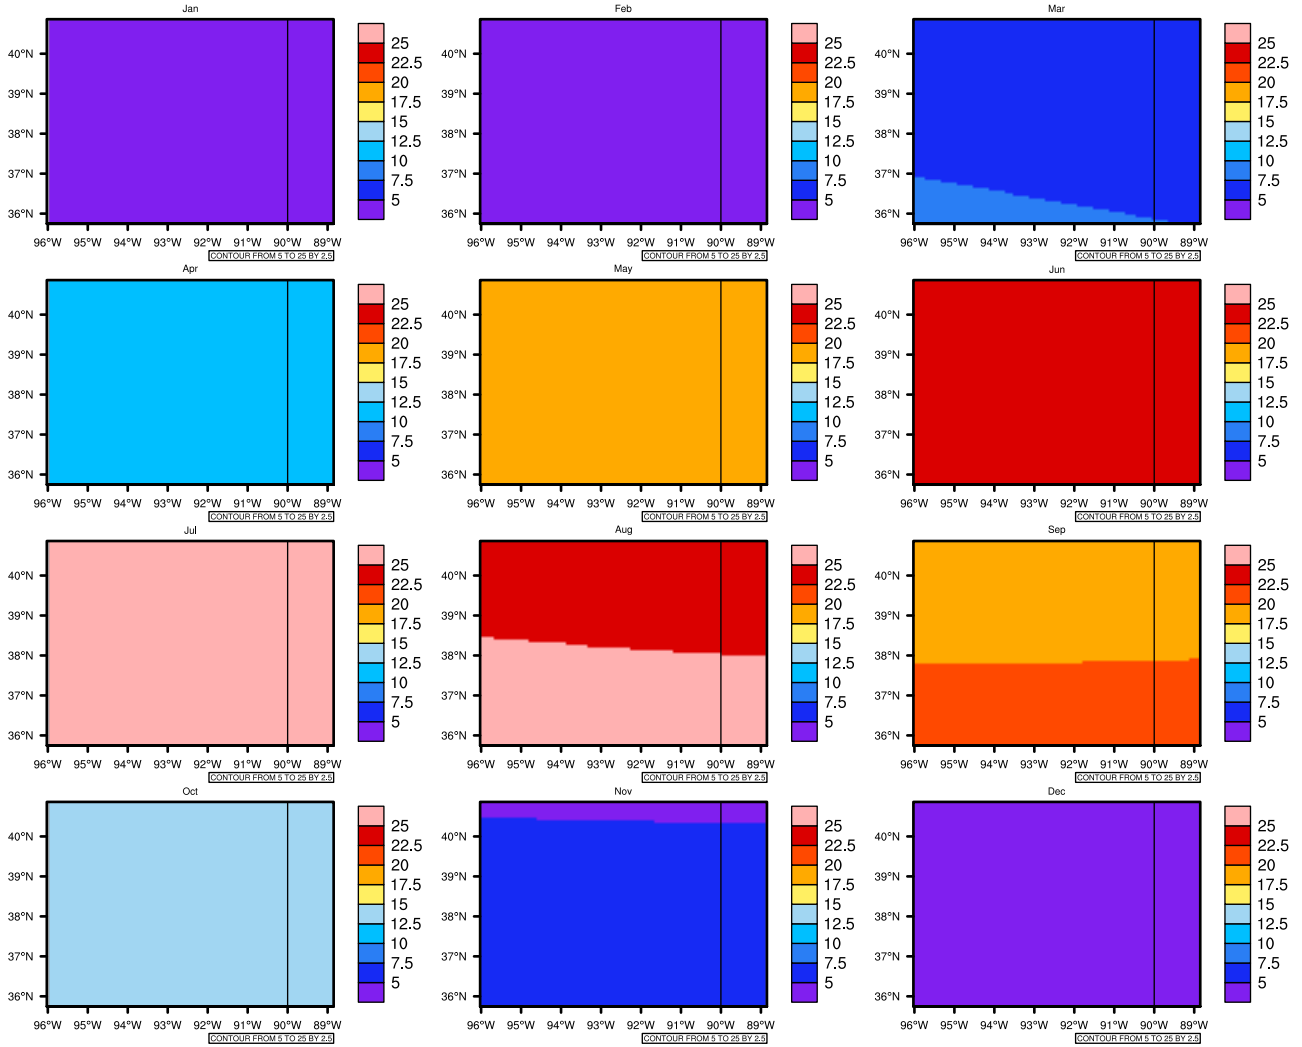

## Monthly Daily Averaget(c) In 2090-2099 GFDL-ESM2M RCP45 - Missouri

AgriMetSoft (2020). Climate Maps. Available on:  
<https://agrimetsoft.com/maps>

[Order a new map on <https://agrimetsoft.com/order>

[You can request maps from any dataset from the AgriMetSoft Team.](#)