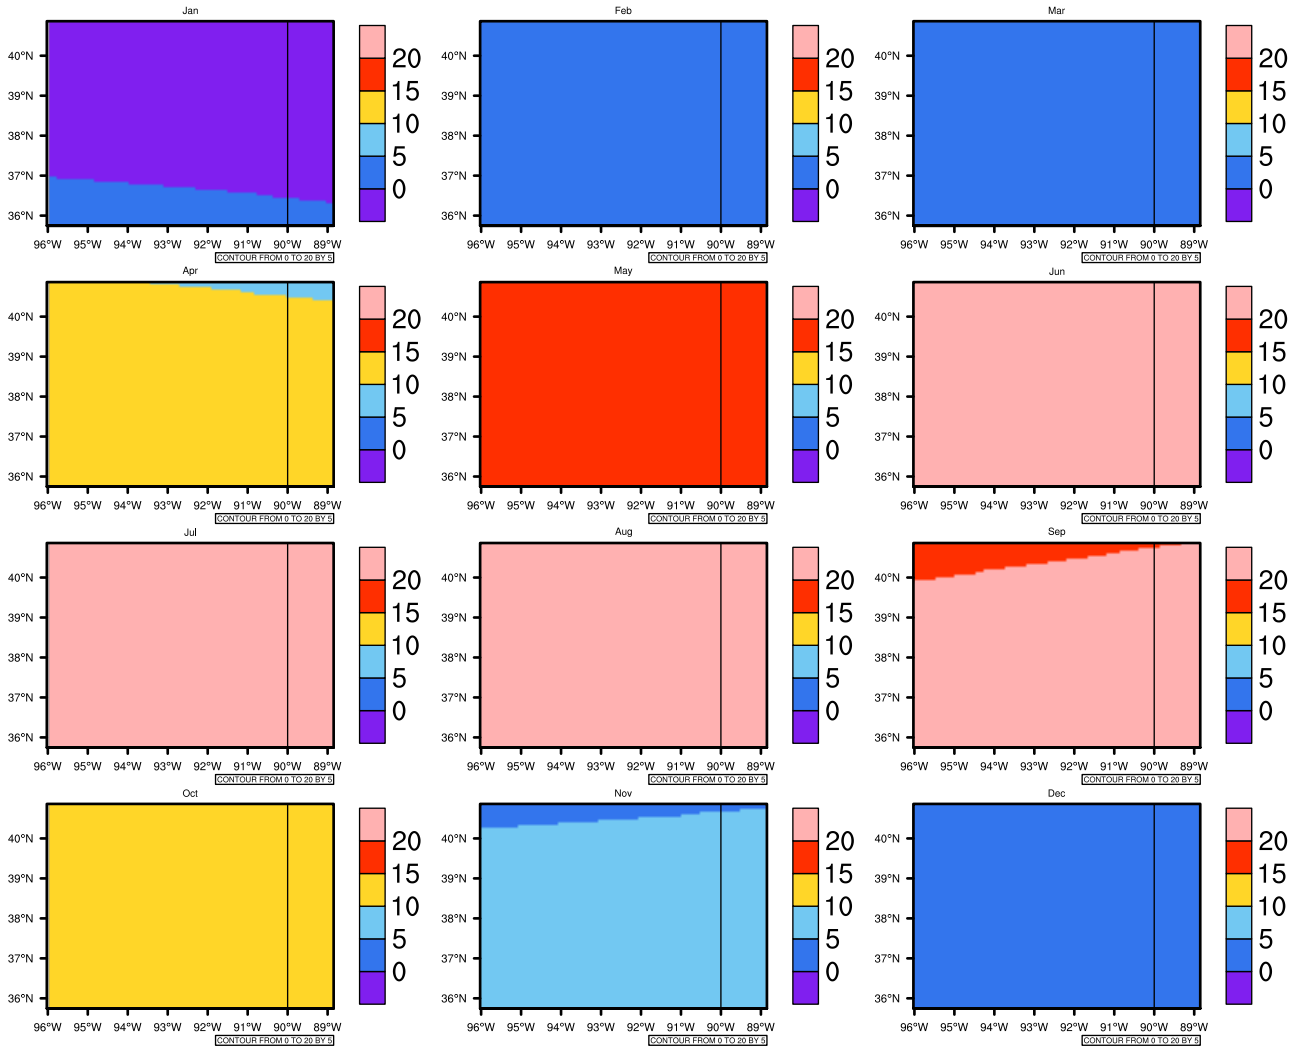

Monthly Daily Averaget(c) In 2020-2029 GFDL-ESM2M RCP85 - Missouri

AgriMetSoft (2020). Climate Maps. Available on: <https://agrimetsoft.com/maps>