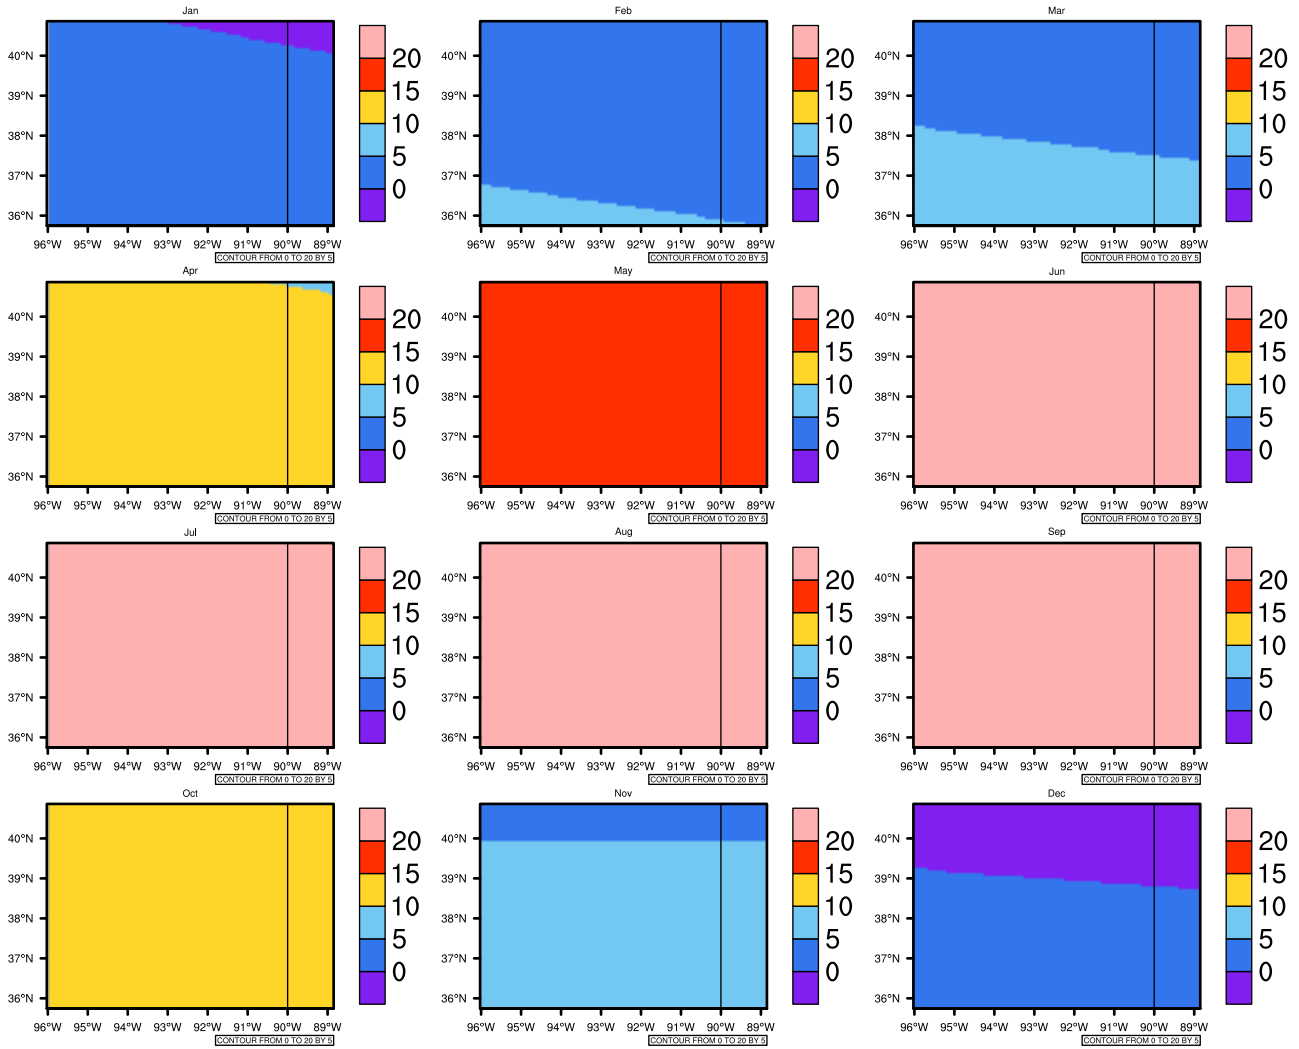

Monthly Daily Averaget(c) In 2040-2049 GFDL-ESM2M RCP85 - Missouri

AgriMetSoft (2020). Climate Maps. Available on: <https://agrimetsoft.com/maps>

[Order a new map on <https://agrimetsoft.com/order>

[You can request maps from any dataset from the AgriMetSoft Team.](#)