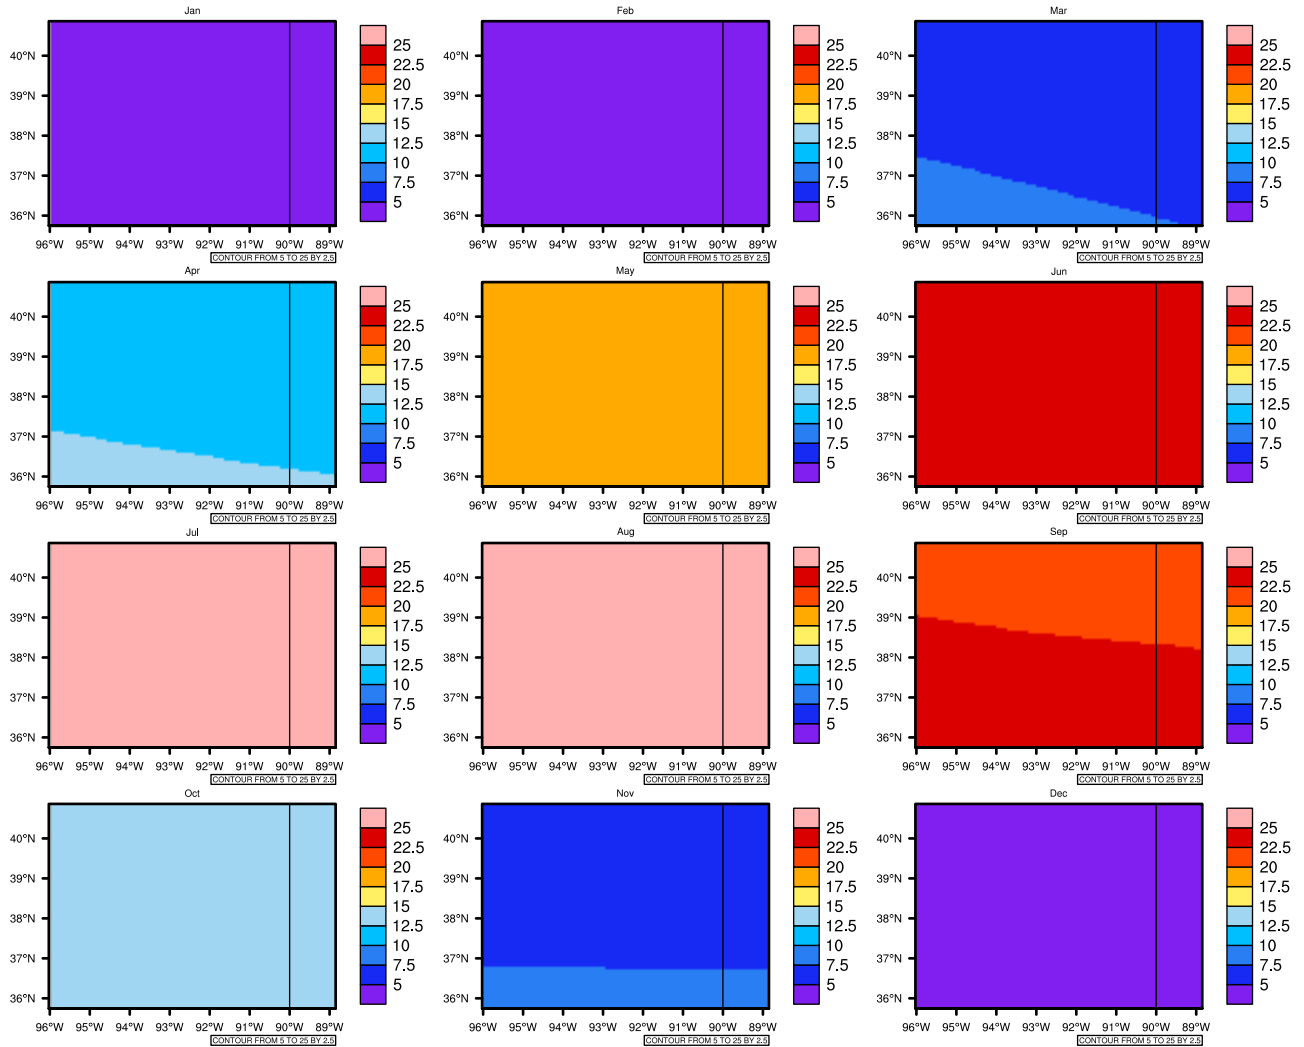

Monthly Daily Averaget(c) In 2050-2059 GFDL-ESM2M RCP85 - Missouri

AgriMetSoft (2020). Climate Maps. Available on:
<https://agrimetsoft.com/maps>

[Order a new map on <https://agrimetsoft.com/order>

[You can request maps from any dataset from the AgriMetSoft Team.](#)