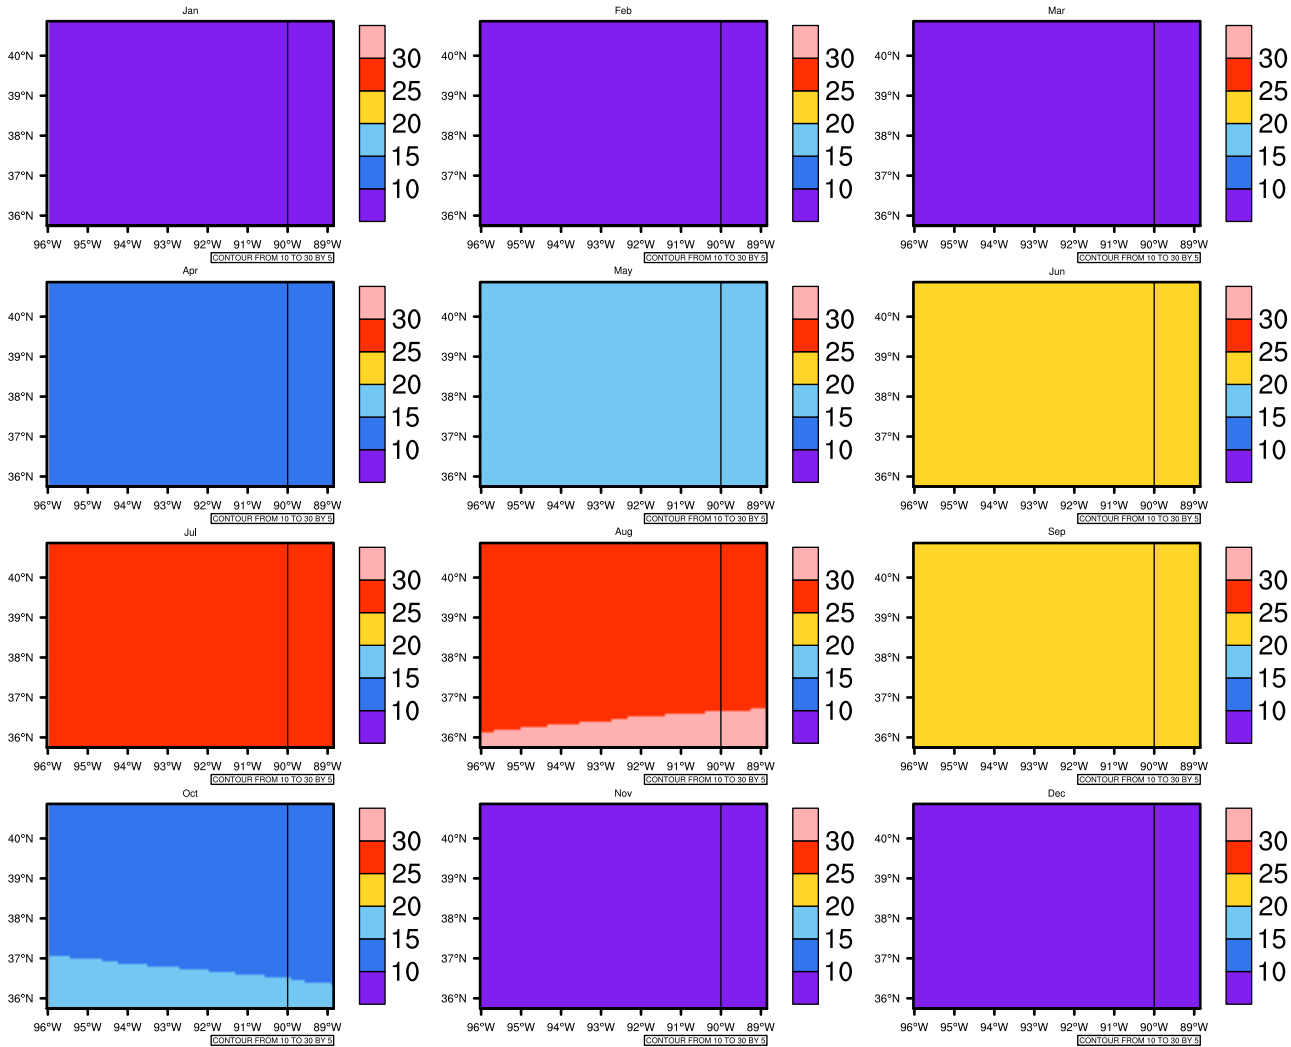

Monthly Daily Averaget(c) In 2060-2069 GFDL-ESM2M RCP85 - Missouri

AgriMetSoft (2020). Climate Maps. Available on: <https://agrimetsoft.com/maps>