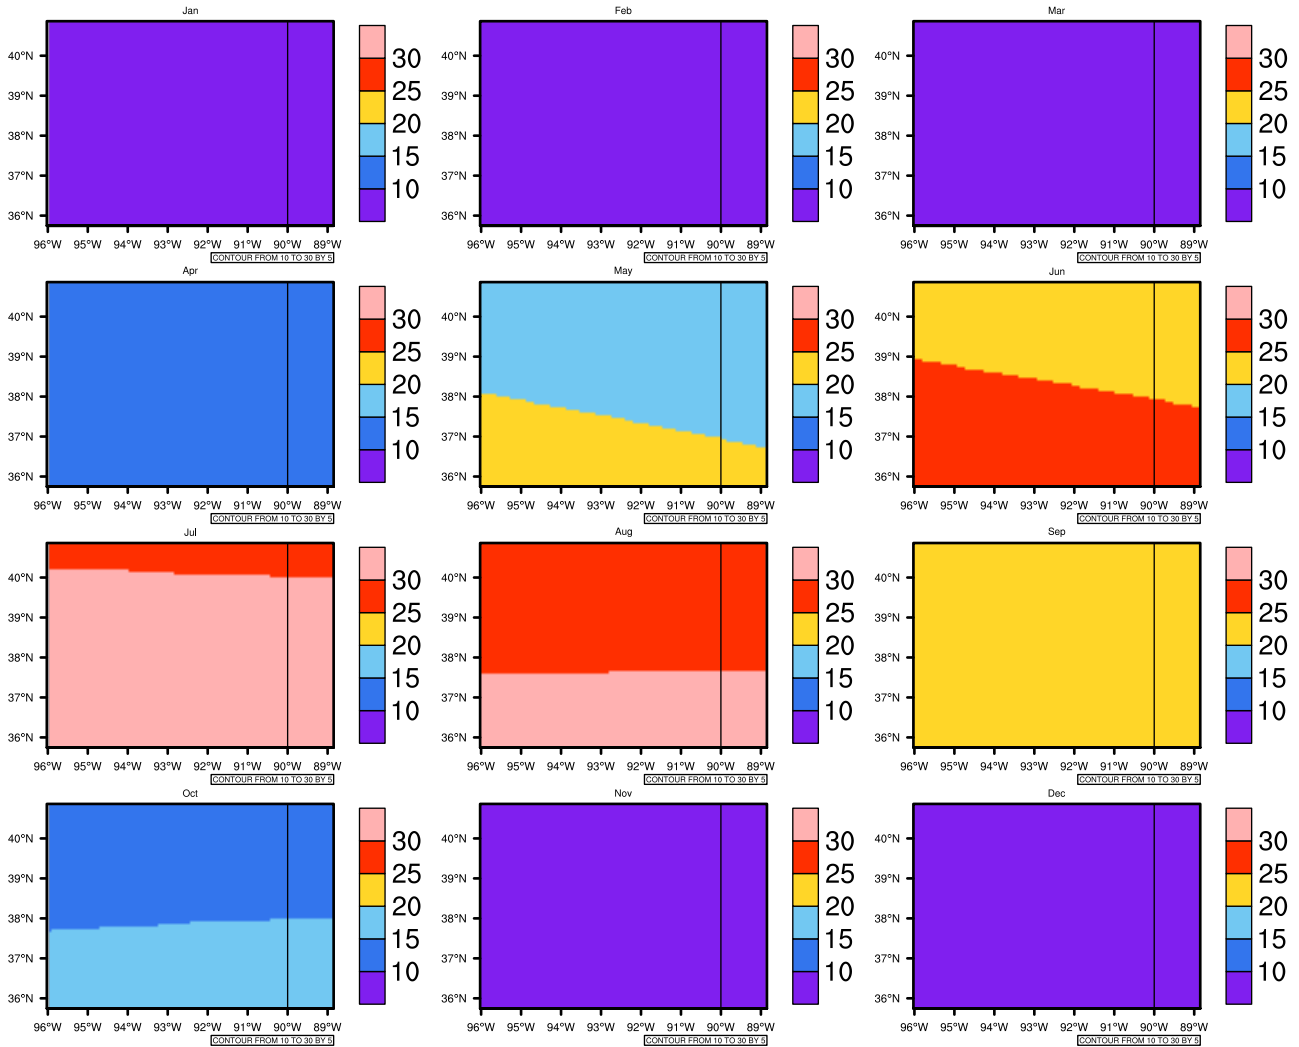

Monthly Daily Averaget(c) In 2070-2079 GFDL-ESM2M RCP85 - Missouri

AgriMetSoft (2020). Climate Maps. Available on: <https://agrimetsoft.com/maps>

[Order a new map on <https://agrimetsoft.com/order>

[You can request maps from any dataset from the AgriMetSoft Team.](#)