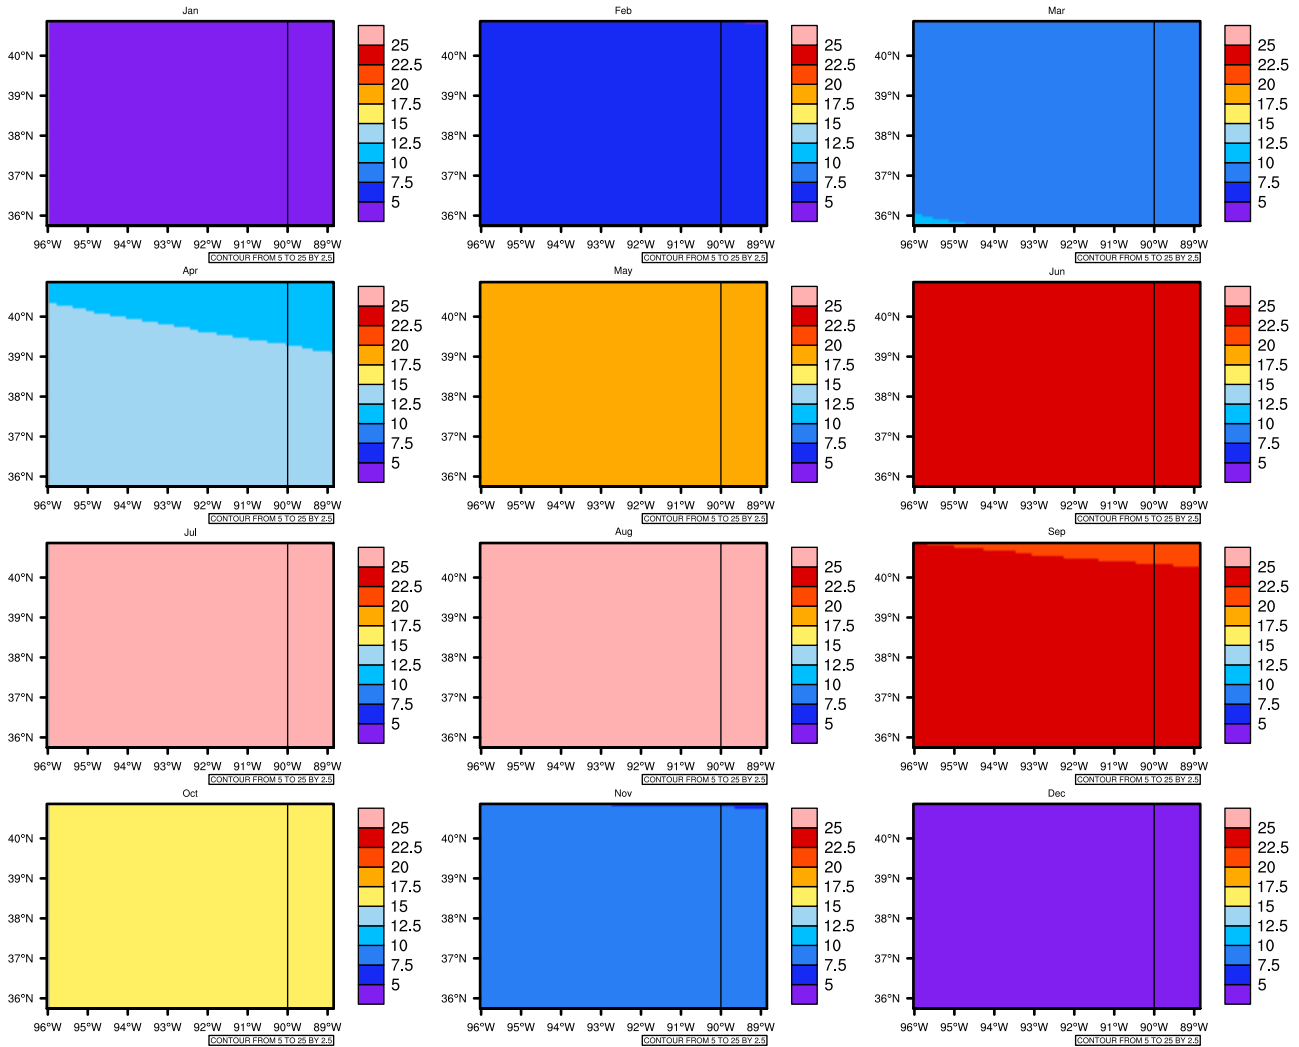

Monthly Daily Averaget(c) In 2080-2089 GFDL-ESM2M RCP85 - Missouri

AgriMetSoft (2020). Climate Maps. Available on:
<https://agrimetsoft.com/maps>

[Order a new map on <https://agrimetsoft.com/order>

[You can request maps from any dataset from the AgriMetSoft Team.](#)