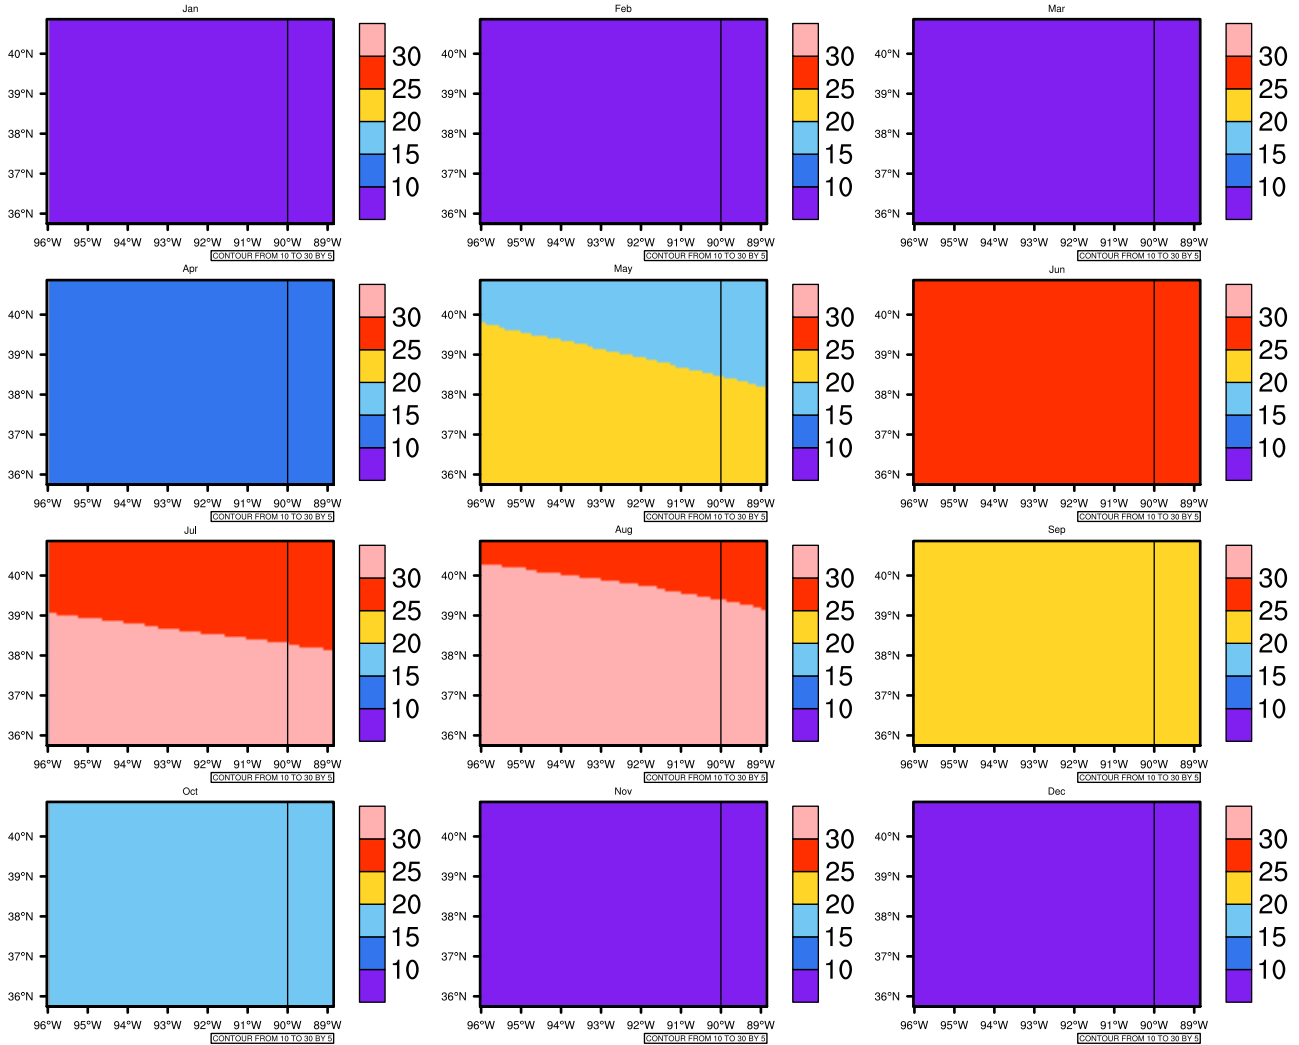

Monthly Daily Averaget(c) In 2090-2099 GFDL-ESM2M RCP85 - Missouri

AgriMetSoft (2020). Climate Maps. Available on:
<https://agrimetsoft.com/maps>

[Order a new map on <https://agrimetsoft.com/order>

[You can request maps from any dataset from the AgriMetSoft Team.](#)