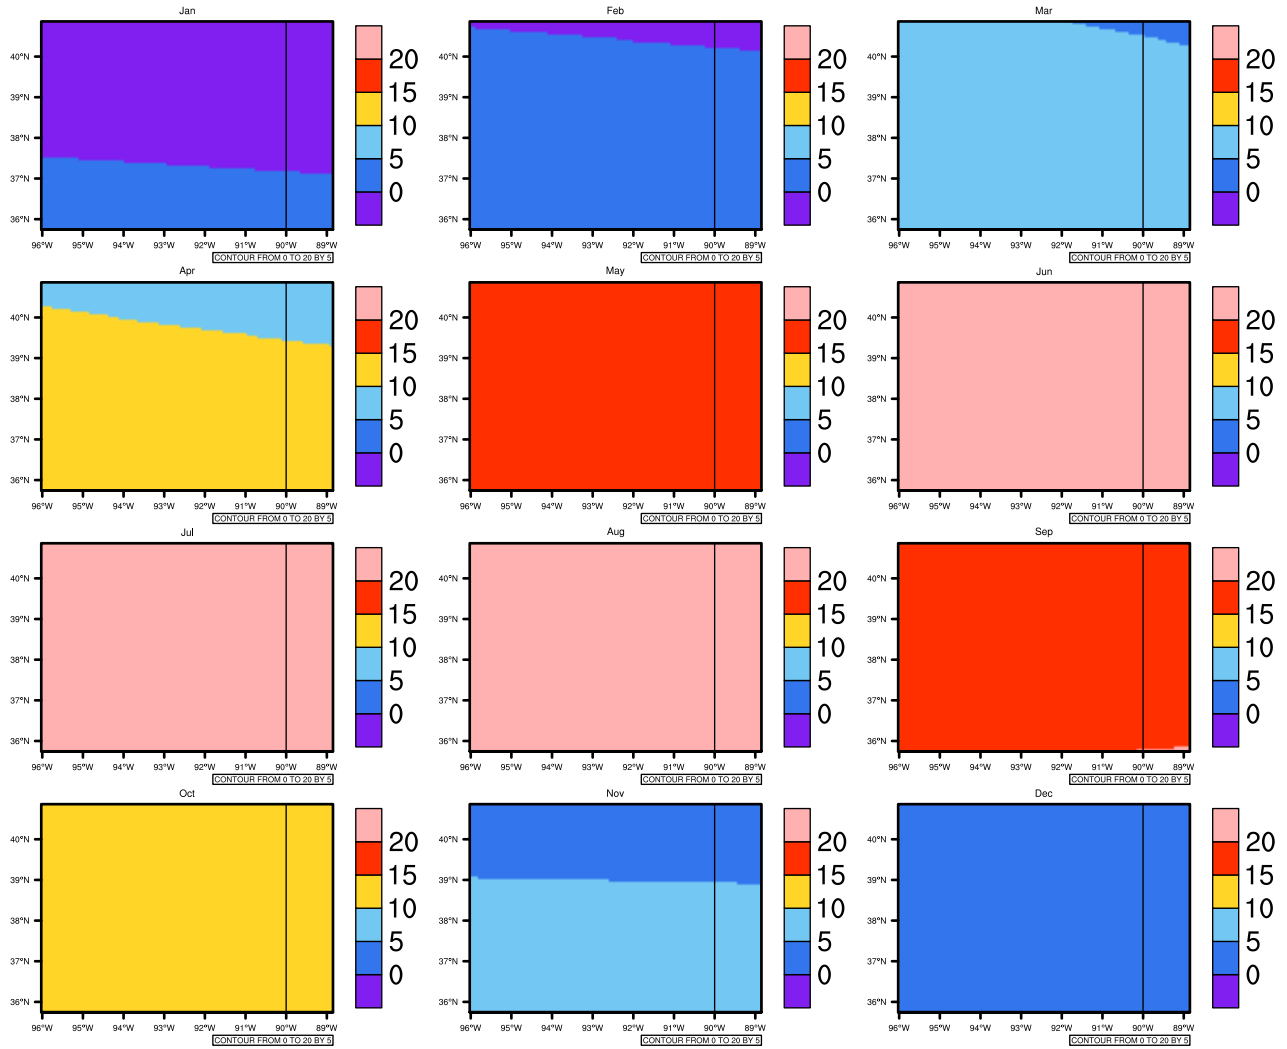

Monthly Daily Averaget(c) In 1975-2005 GFDL-ESM2M historical - Missouri

AgriMetSoft (2020). Climate Maps. Available on:
<https://agrimetsoft.com/maps>

[Order a new map on <https://agrimetsoft.com/order>

[You can request maps from any dataset from the AgriMetSoft Team.](#)