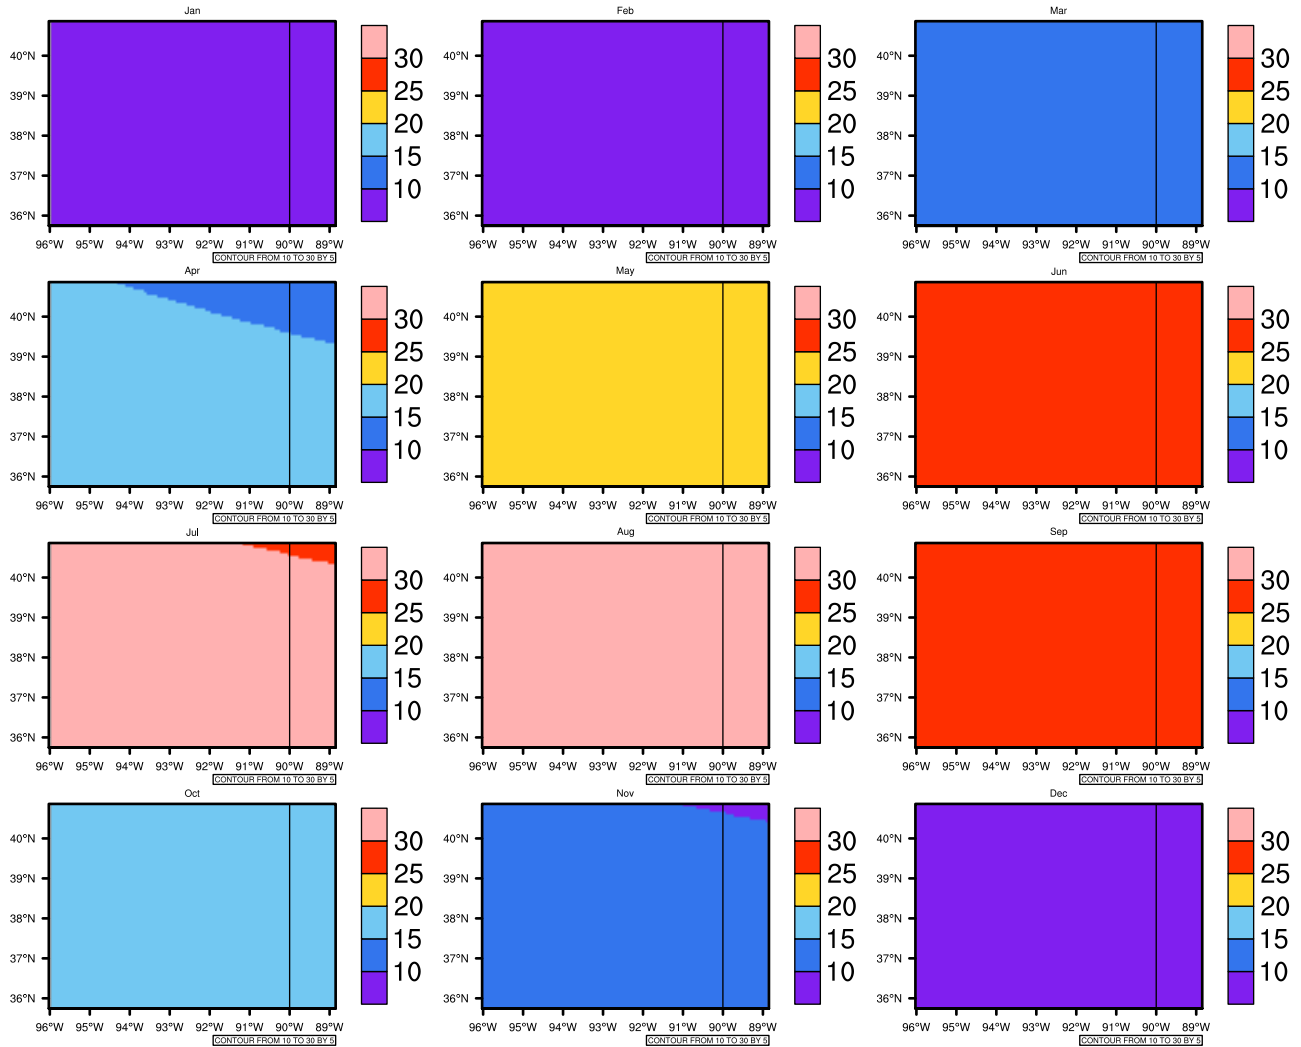

Monthly Daily Averagetasm(c) In 2050-2059 GFDL-ESM2M RCP45 - Missouri

AgriMetSoft (2020). Climate Maps. Available on: <https://agrimetsoft.com/maps>

[Order a new map on <https://agrimetsoft.com/order>

[You can request maps from any dataset from the AgriMetSoft Team.](#)