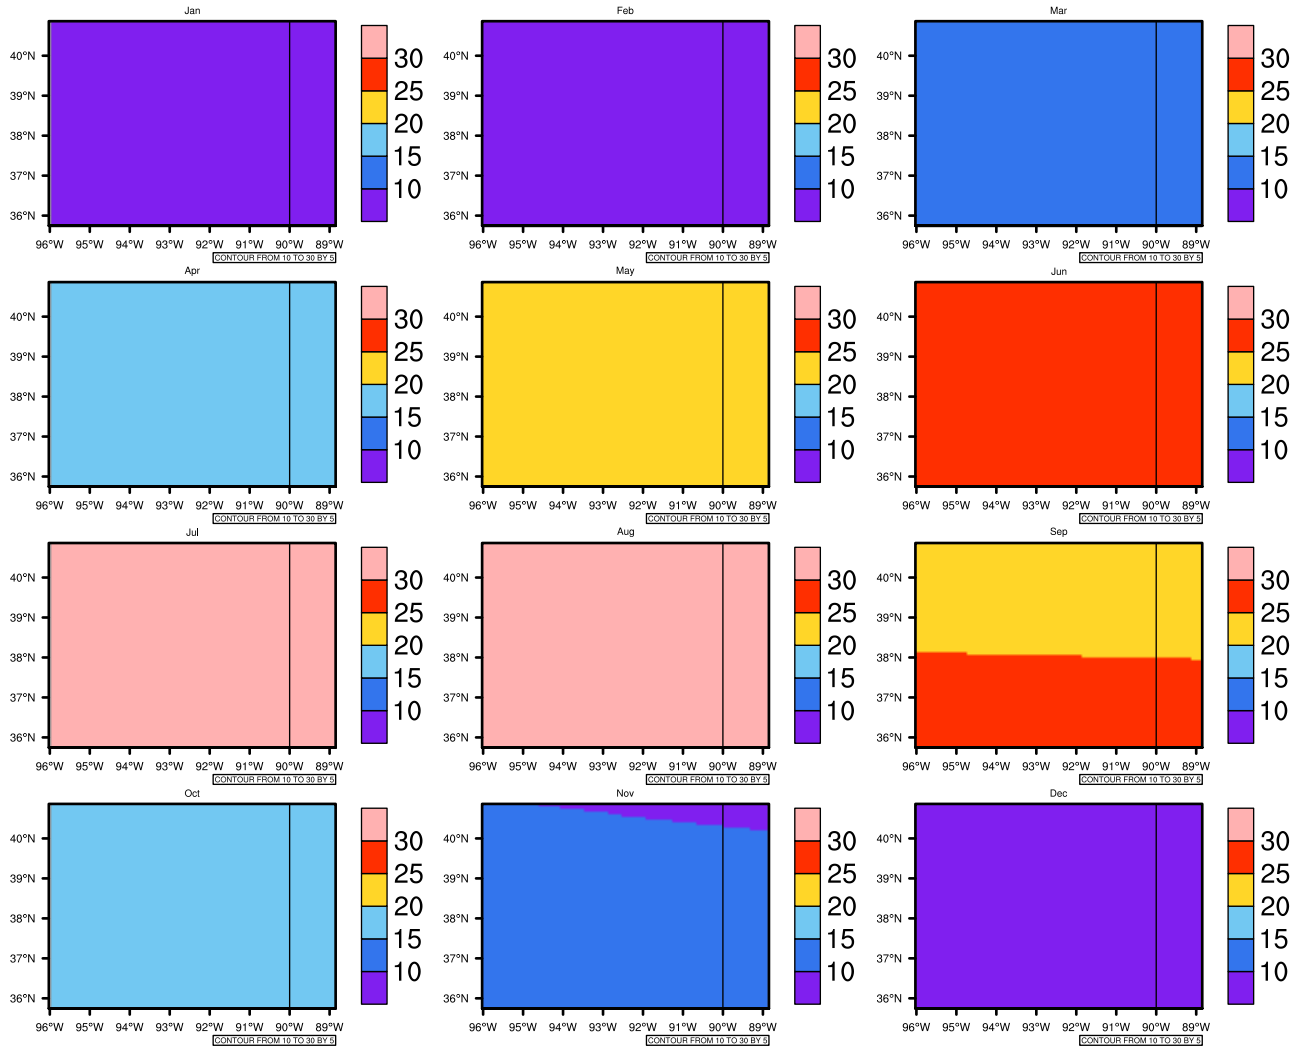

Monthly Daily Average Maximum Temperature (c) In 2070-2079 GFDL-ESM2M RCP45 - Missouri

AgriMetSoft (2020). Climate Maps. Available on: <https://agrimetsoft.com/maps>

[Order a new map on <https://agrimetsoft.com/order>

[You can request maps from any dataset from the AgriMetSoft Team.](#)