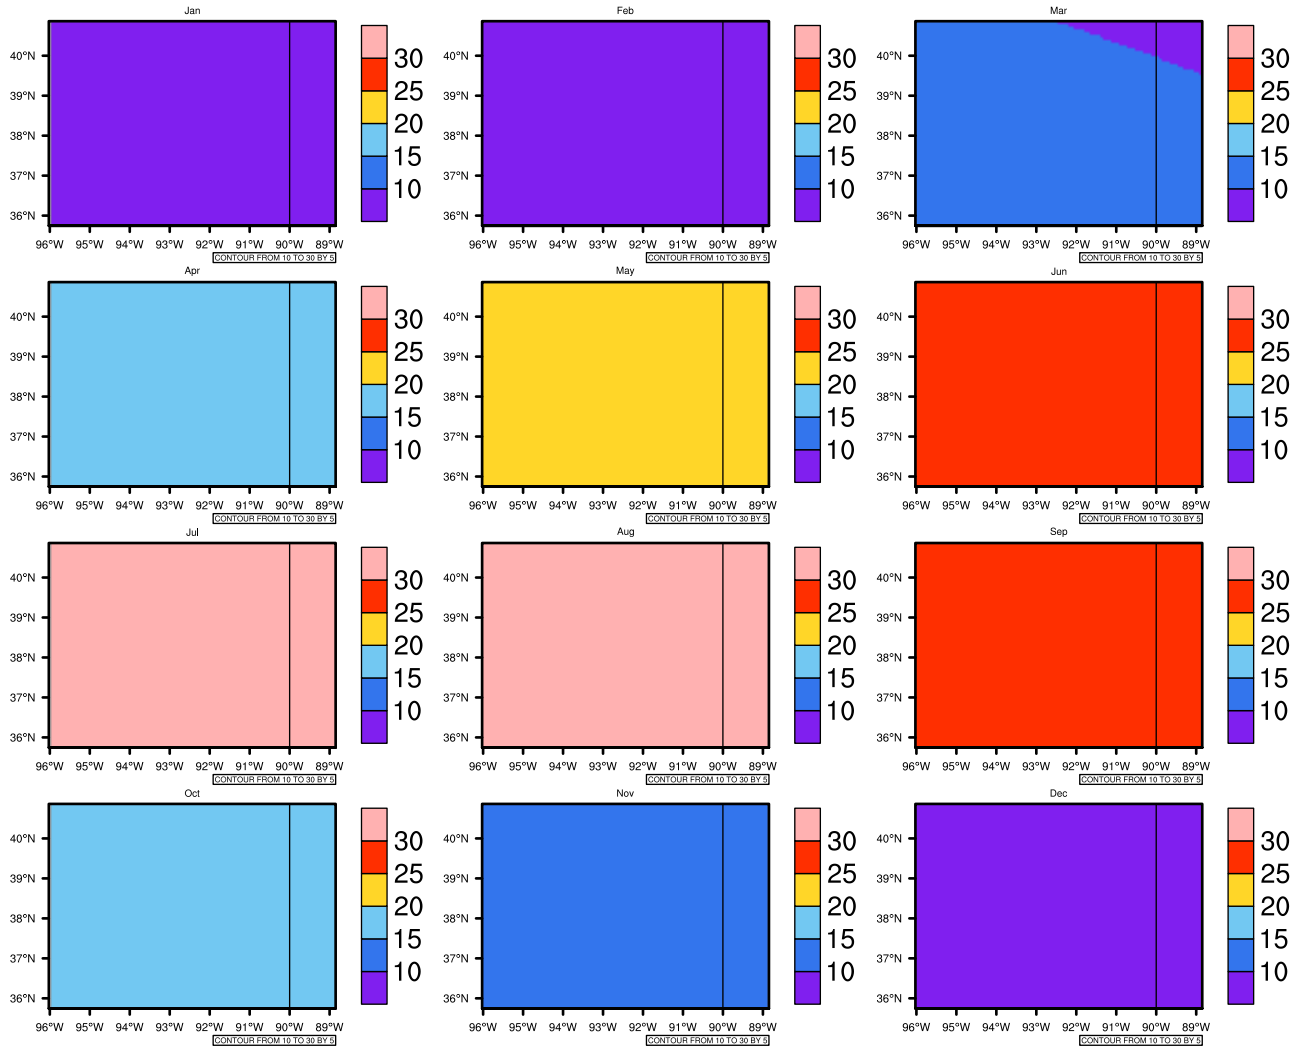

Monthly Daily Average Maximum Temperature (c) In 2050-2059 GFDL-ESM2M RCP85 - Missouri

AgriMetSoft (2020). Climate Maps. Available on: <https://agrimetsoft.com/maps>

[Order a new map on <https://agrimetsoft.com/order>