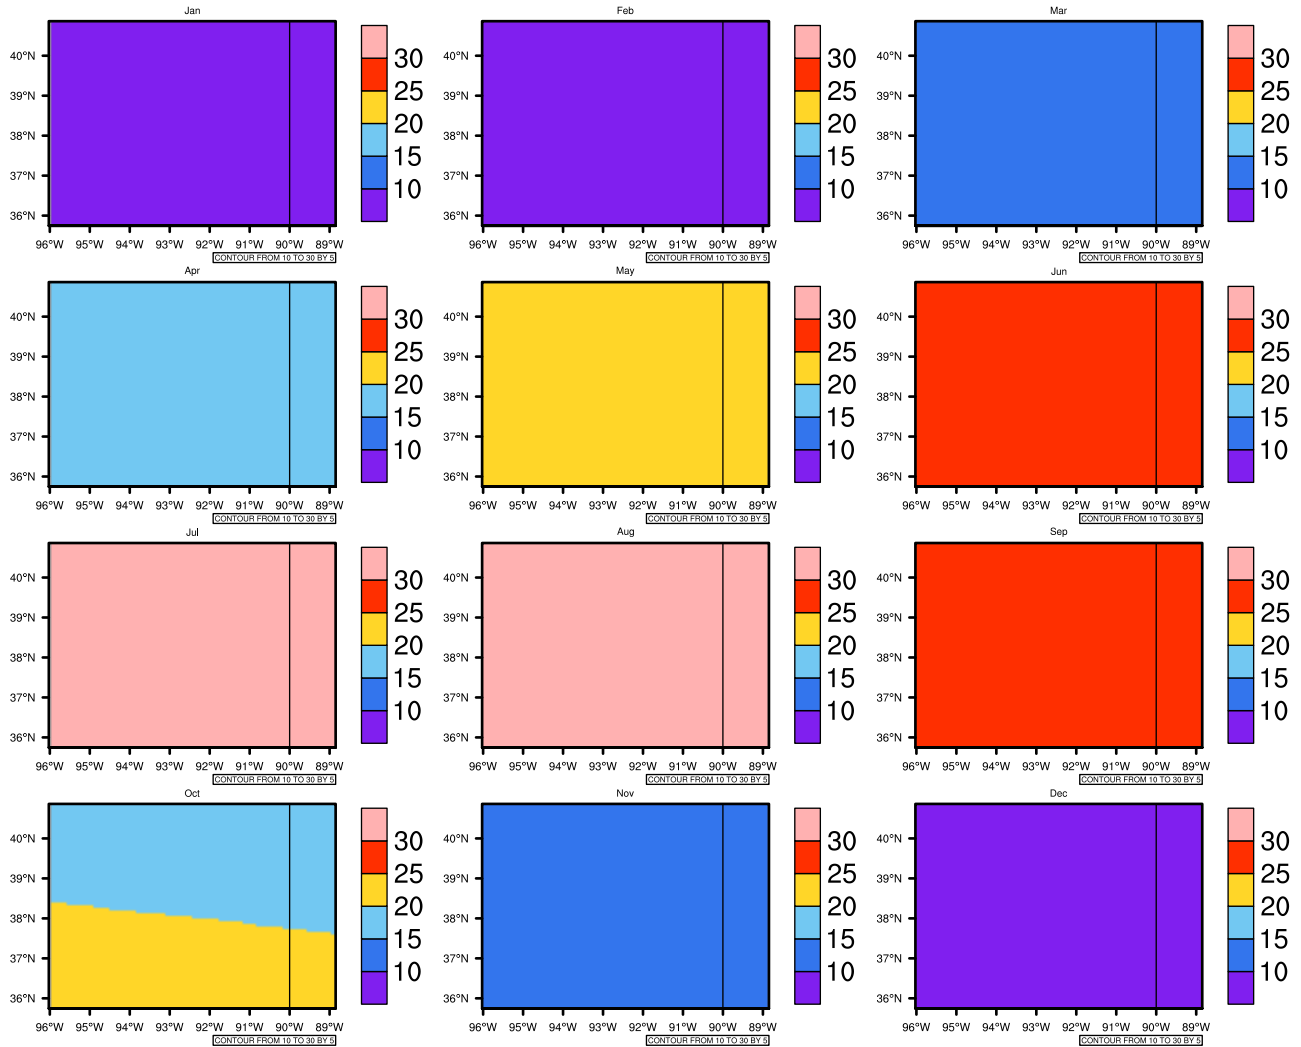

Monthly Daily Average Maximum Temperature (c) In 2060-2069 GFDL-ESM2M RCP85 - Missouri

AgriMetSoft (2020). Climate Maps. Available on:
<https://agrimetsoft.com/maps>

[Order a new map on <https://agrimetsoft.com/order>

[You can request maps from any dataset from the AgriMetSoft Team.](#)