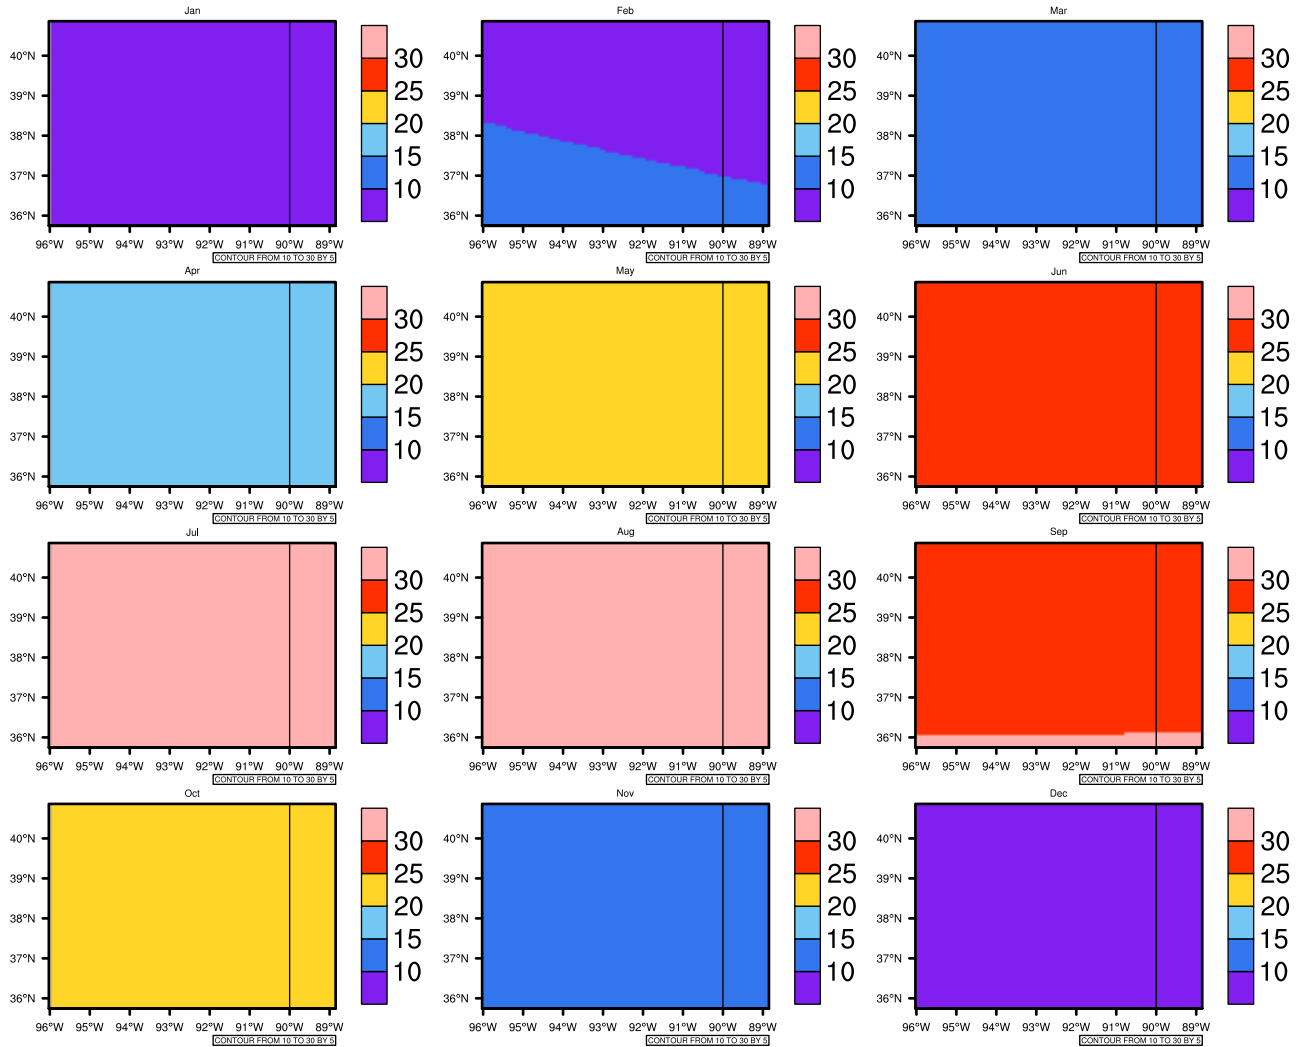

Monthly Daily Averagetasm(c) In 2080-2089 GFDL-ESM2M RCP85 - Missouri

AgriMetSoft (2020). Climate Maps. Available on: <https://agrimetsoft.com/maps>

[Order a new map on <https://agrimetsoft.com/order>

[You can request maps from any dataset from the AgriMetSoft Team.](#)