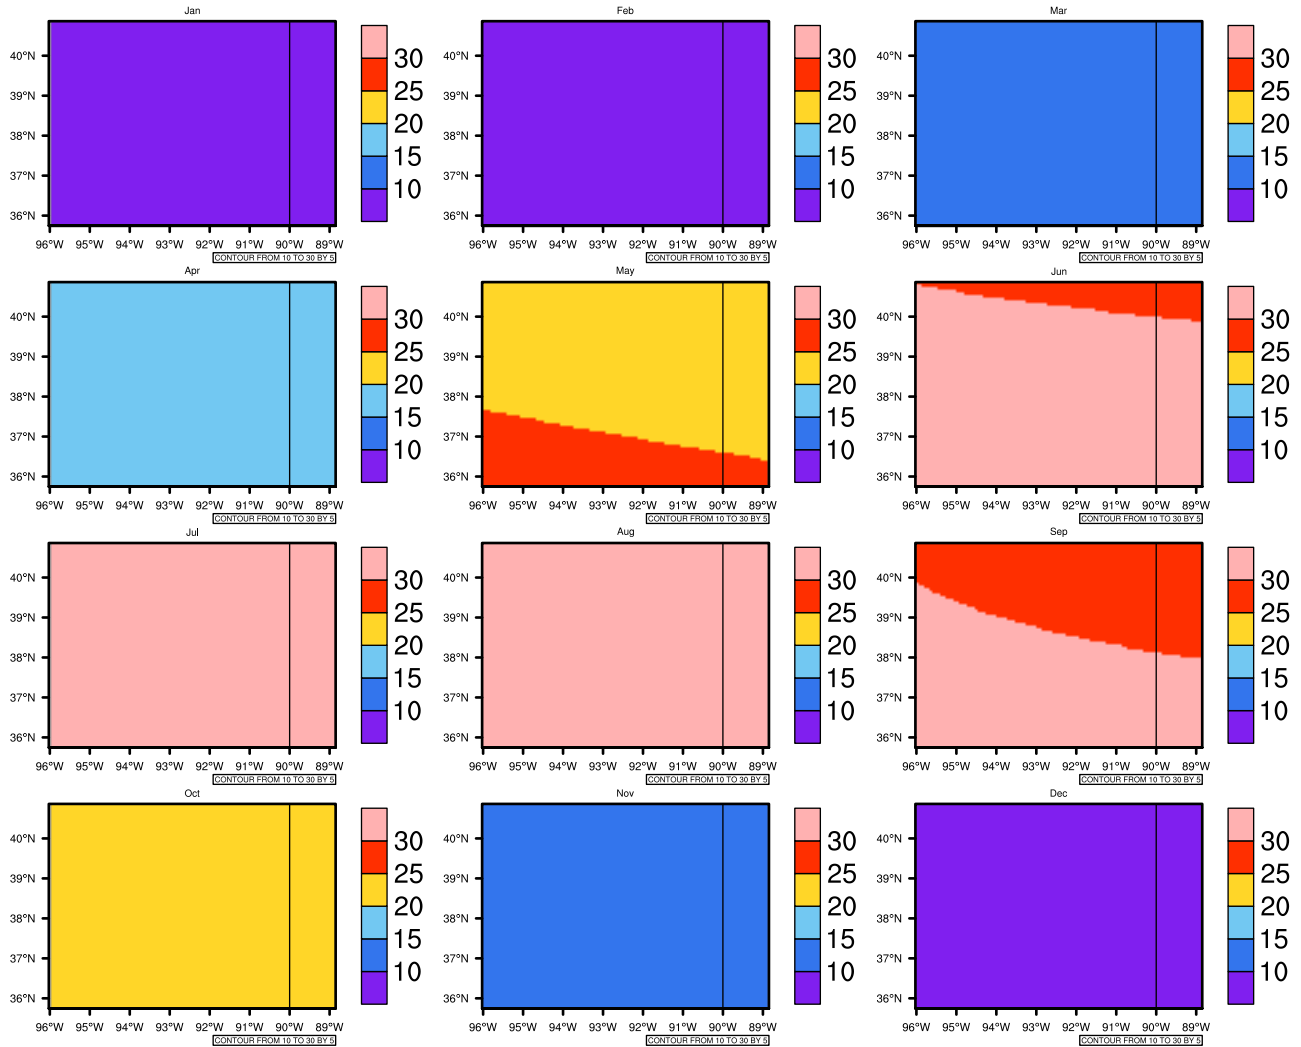

Monthly Daily Average Maximum Temperature (c) In 2090-2099 GFDL-ESM2M RCP85 - Missouri

AgriMetSoft (2020). Climate Maps. Available on: <https://agrimetsoft.com/maps>

[Order a new map on <https://agrimetsoft.com/order>

[You can request maps from any dataset from the AgriMetSoft Team.](#)