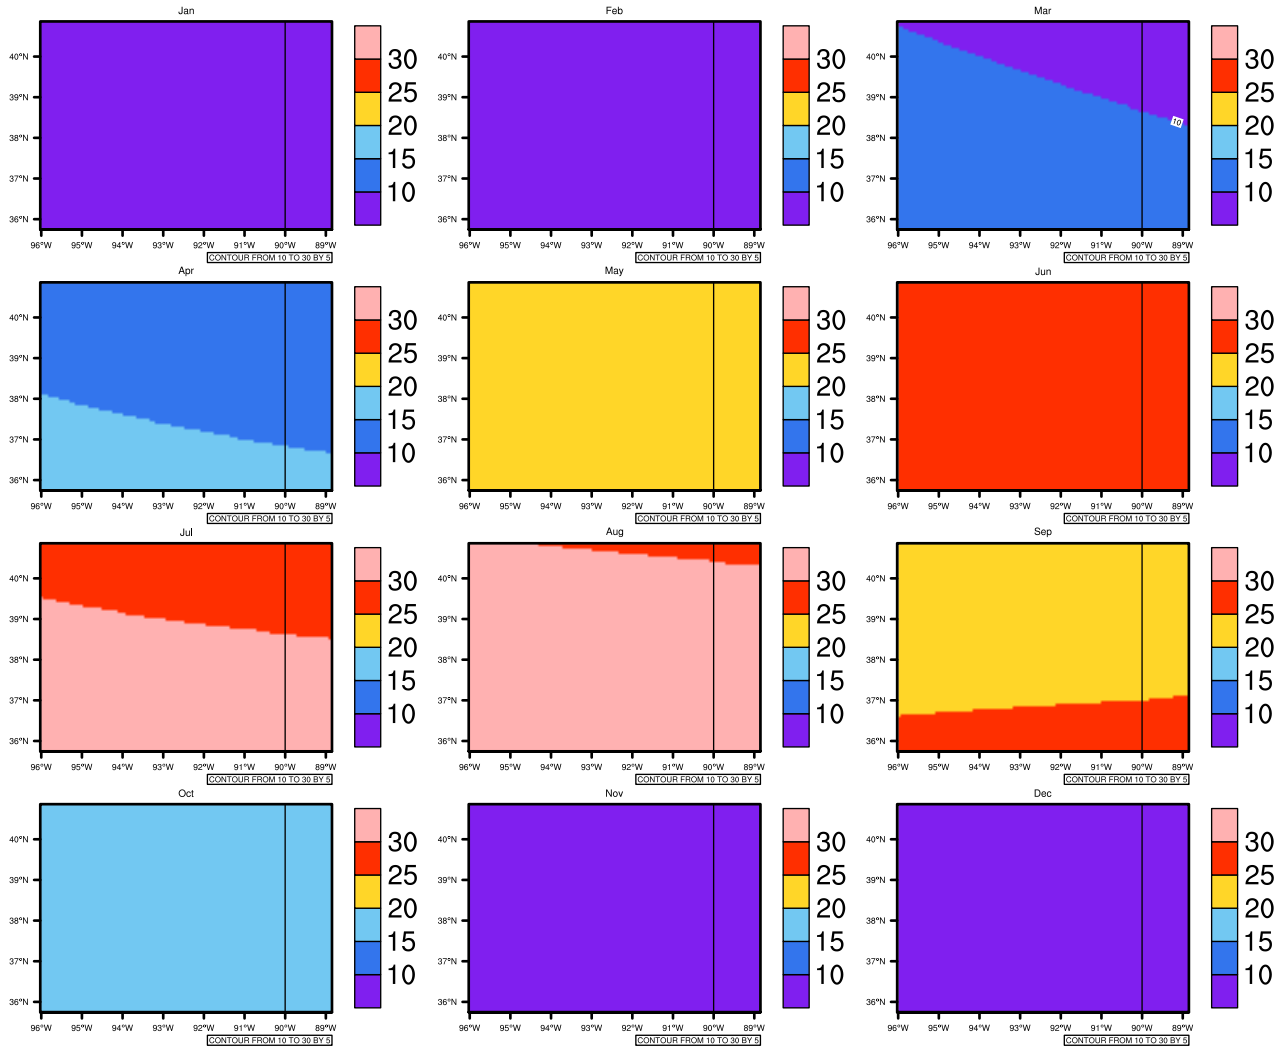

# Monthly Daily Average tmax(c) In 1975-2005 GFDL-ESM2M historical - Missouri

AgriMetSoft (2020). Climate Maps. Available on: <https://agrimetsoft.com/maps>

[Order a new map on <https://agrimetsoft.com/order>

[You can request maps from any dataset from the AgriMetSoft Team.](#)