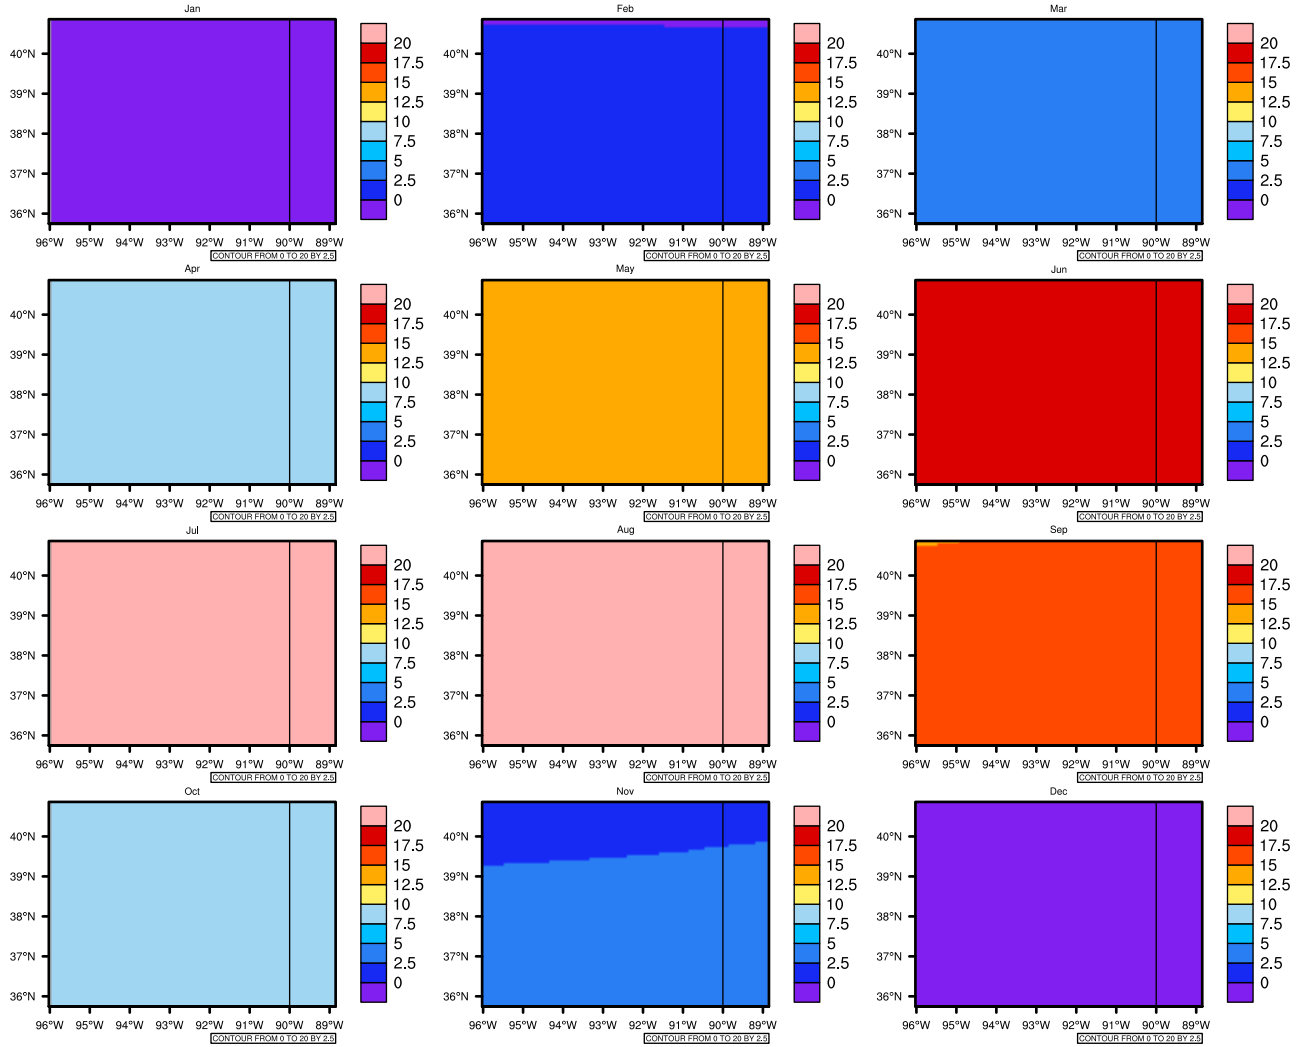

Monthly Daily Average tasmin(c) In 2070-2079 GFDL-ESM2M RCP45 - Missouri

AgriMetSoft (2020). Climate Maps. Available on: <https://agrimetsoft.com/maps>

[Order a new map on <https://agrimetsoft.com/order>

[You can request maps from any dataset from the AgriMetSoft Team.](#)