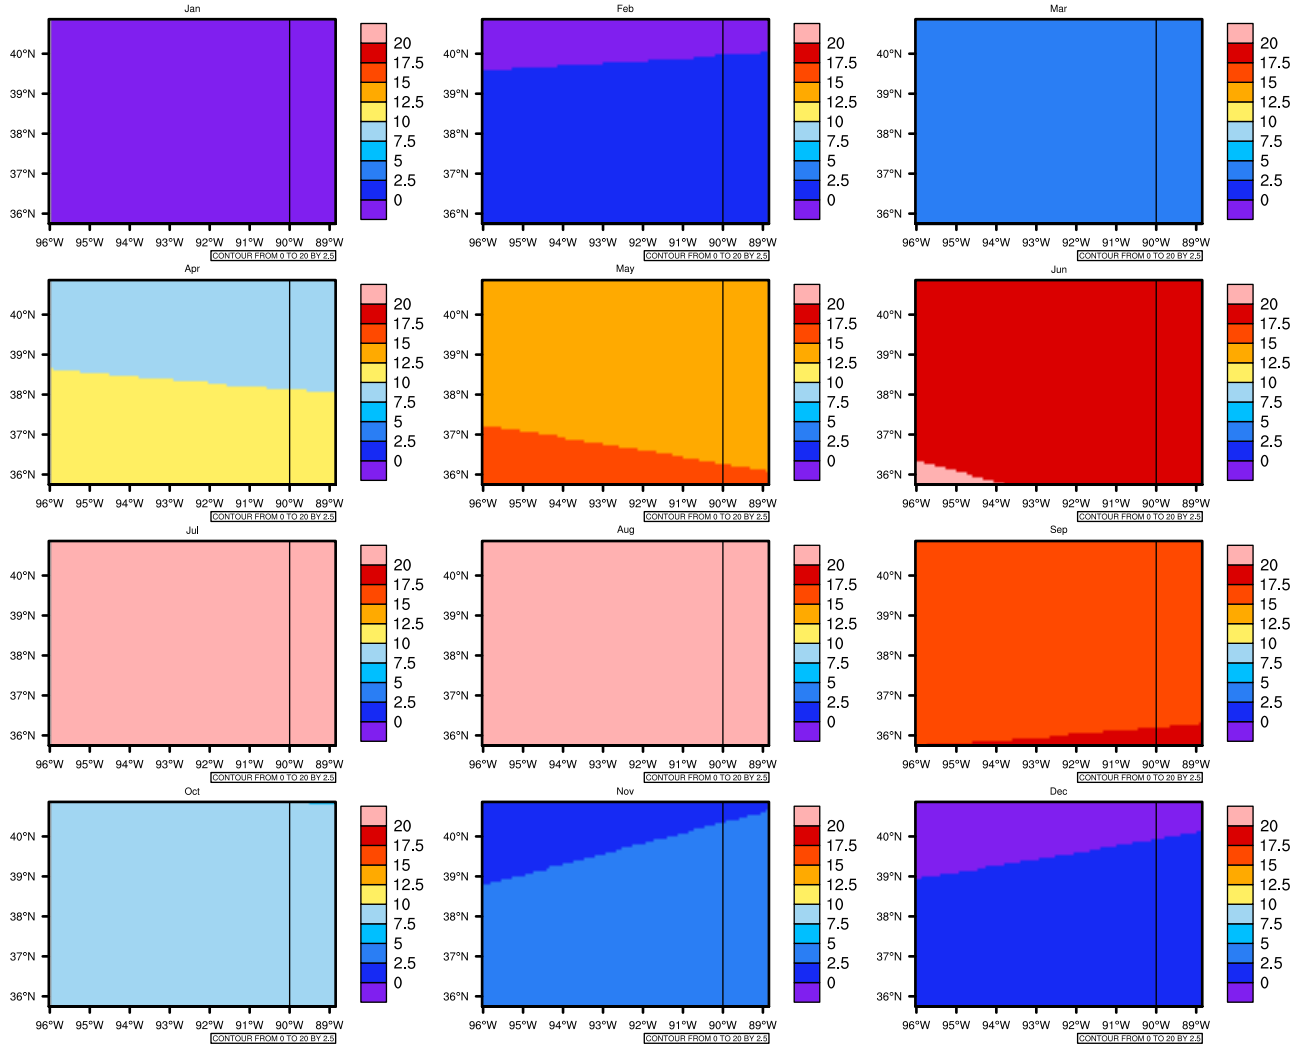

Monthly Daily Average tasmin(c) In 2080-2089 GFDL-ESM2M RCP45 - Missouri

AgriMetSoft (2020). Climate Maps. Available on: <https://agrimetsoft.com/maps>

[Order a new map on <https://agrimetsoft.com/order>

[You can request maps from any dataset from the AgriMetSoft Team.](#)