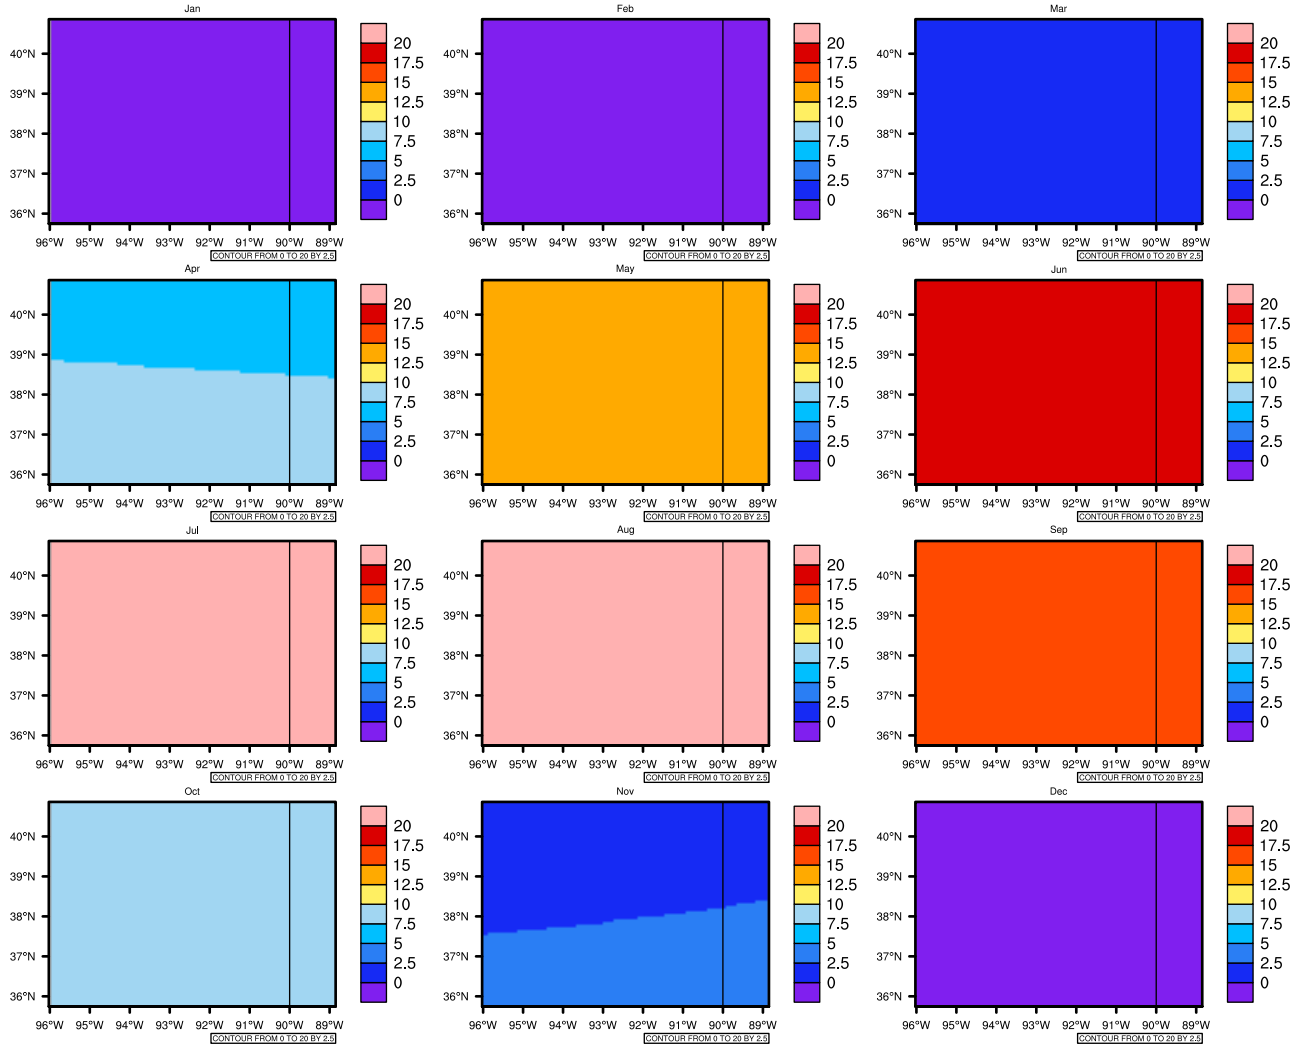

Monthly Daily Average tasmin(c) In 2020-2029 GFDL-ESM2M RCP85 - Missouri

AgriMetSoft (2020). Climate Maps. Available on: <https://agrimetsoft.com/maps>

[Order a new map on <https://agrimetsoft.com/order>

[You can request maps from any dataset from the AgriMetSoft Team.](#)