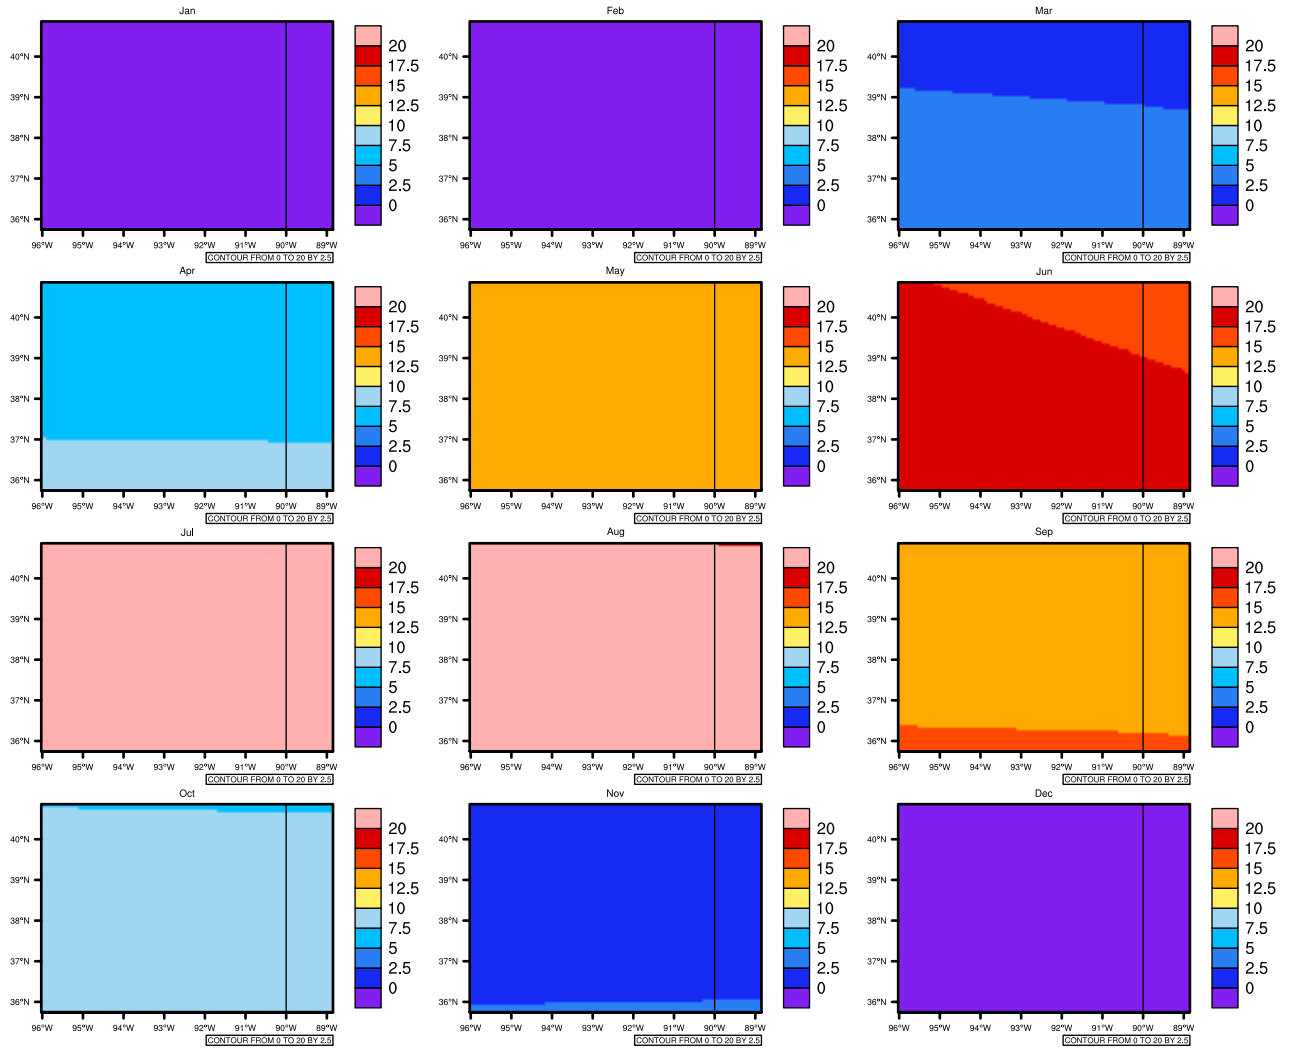

Monthly Daily Average t_{asmin}(c) In 1975-2005 GFDL-ESM2M historical - Missouri

AgriMetSoft (2020). Climate Maps. Available on: <https://agrimetsoft.com/maps>

[Order a new map on <https://agrimetsoft.com/order>

[You can request maps from any dataset from the AgriMetSoft Team.](#)