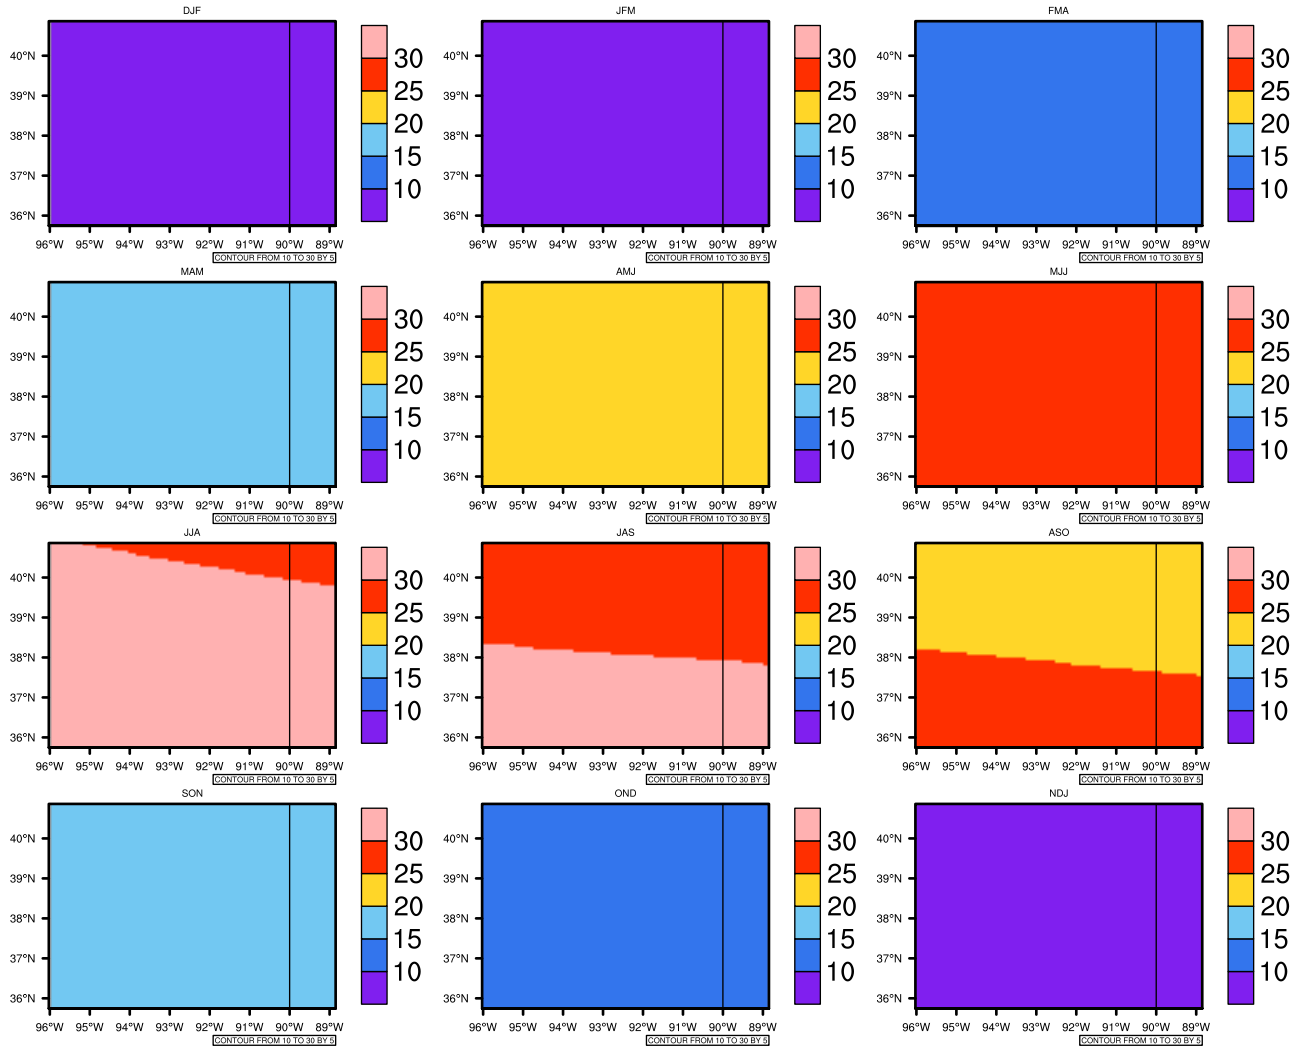

Seasonally Daily Averagetasmx(c) In 2070-2079 GFDL-ESM2M RCP45 - Missouri

AgriMetSoft (2020). Climate Maps. Available on:
<https://agrimetsoft.com/maps>

[Order a new map on <https://agrimetsoft.com/order>

[You can request maps from any dataset from the AgriMetSoft Team.](#)