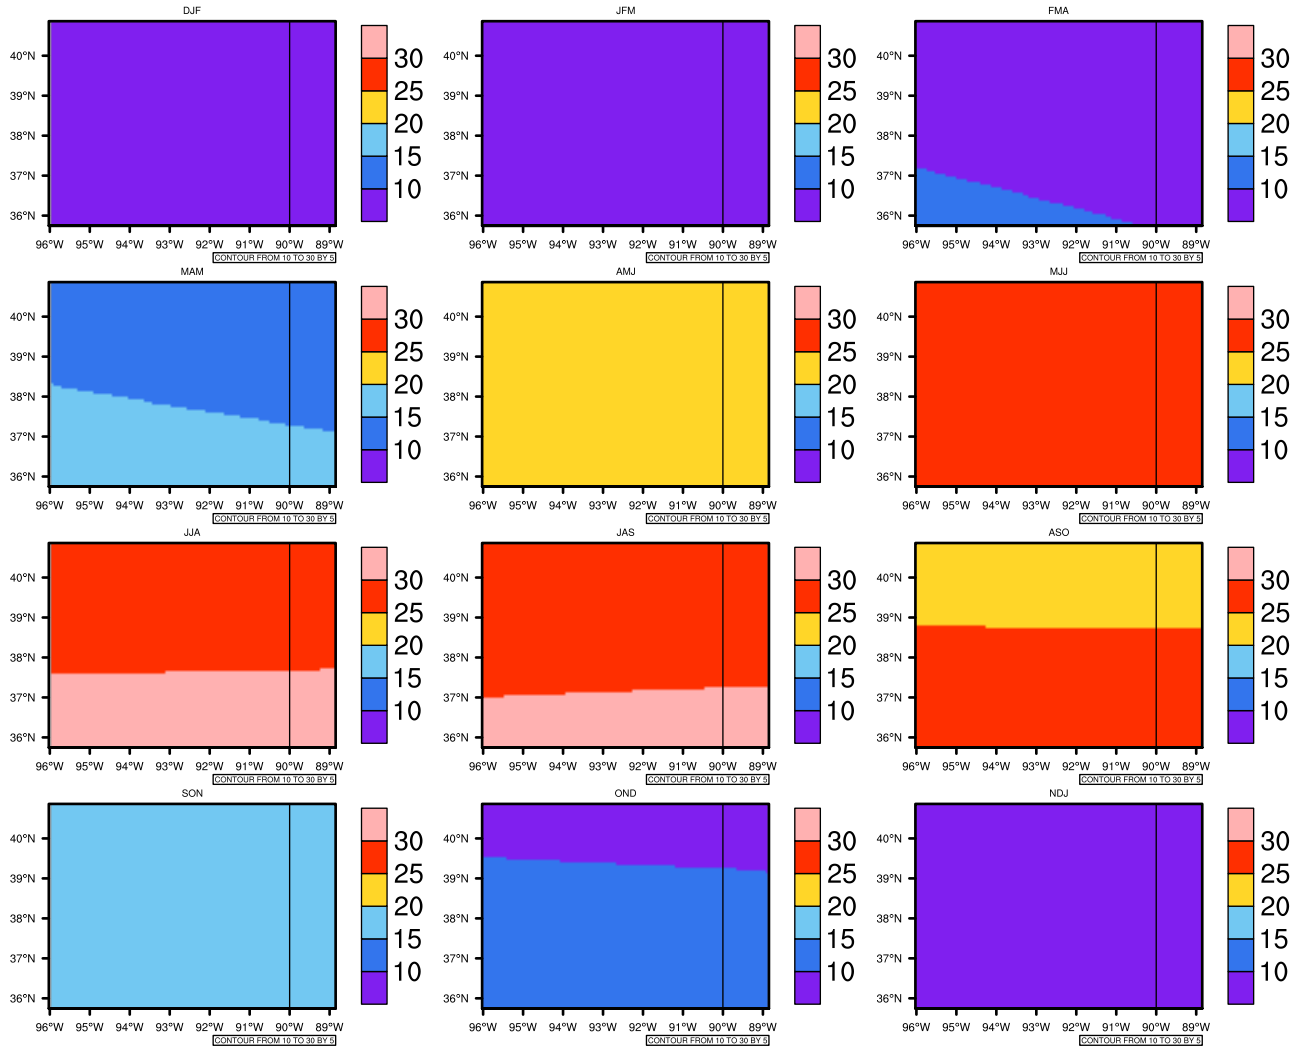

Seasonally Daily Averagetasma(c) In 2020-2029 GFDL-ESM2M RCP85 - Missouri

AgriMetSoft (2020). Climate Maps. Available on:
<https://agrimetsoft.com/maps>

[Order a new map on <https://agrimetsoft.com/order>

[You can request maps from any dataset from the AgriMetSoft Team.](#)