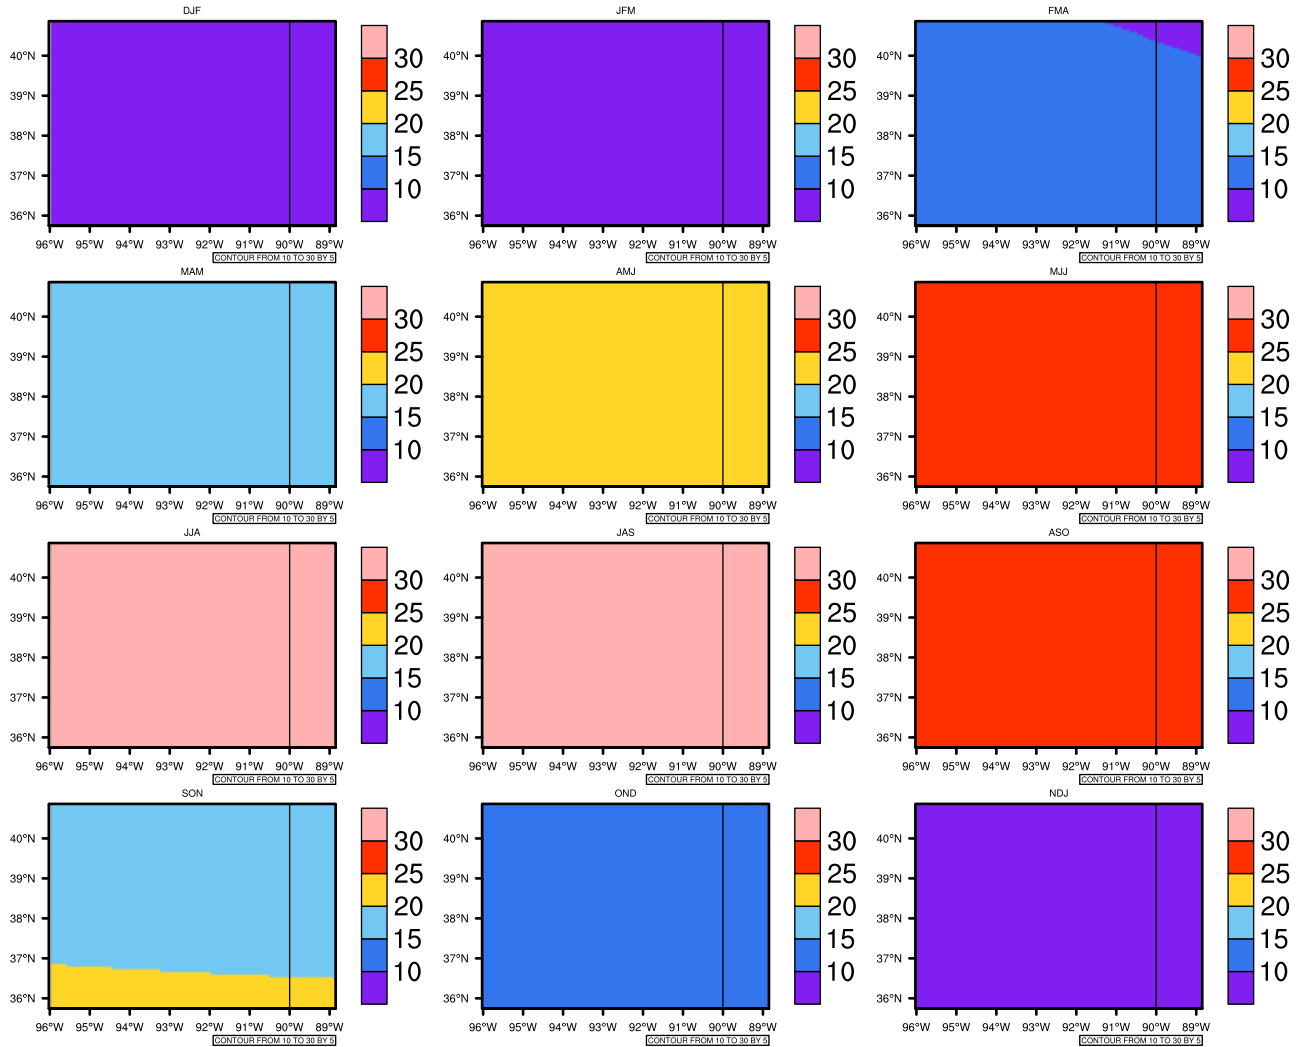

Seasonally Daily Averagetasma(c) In 2050-2059 GFDL-ESM2M RCP85 - Missouri

AgriMetSoft (2020). Climate Maps. Available on:
<https://agrimetsoft.com/maps>

[Order a new map on <https://agrimetsoft.com/order>

[You can request maps from any dataset from the AgriMetSoft Team.](#)