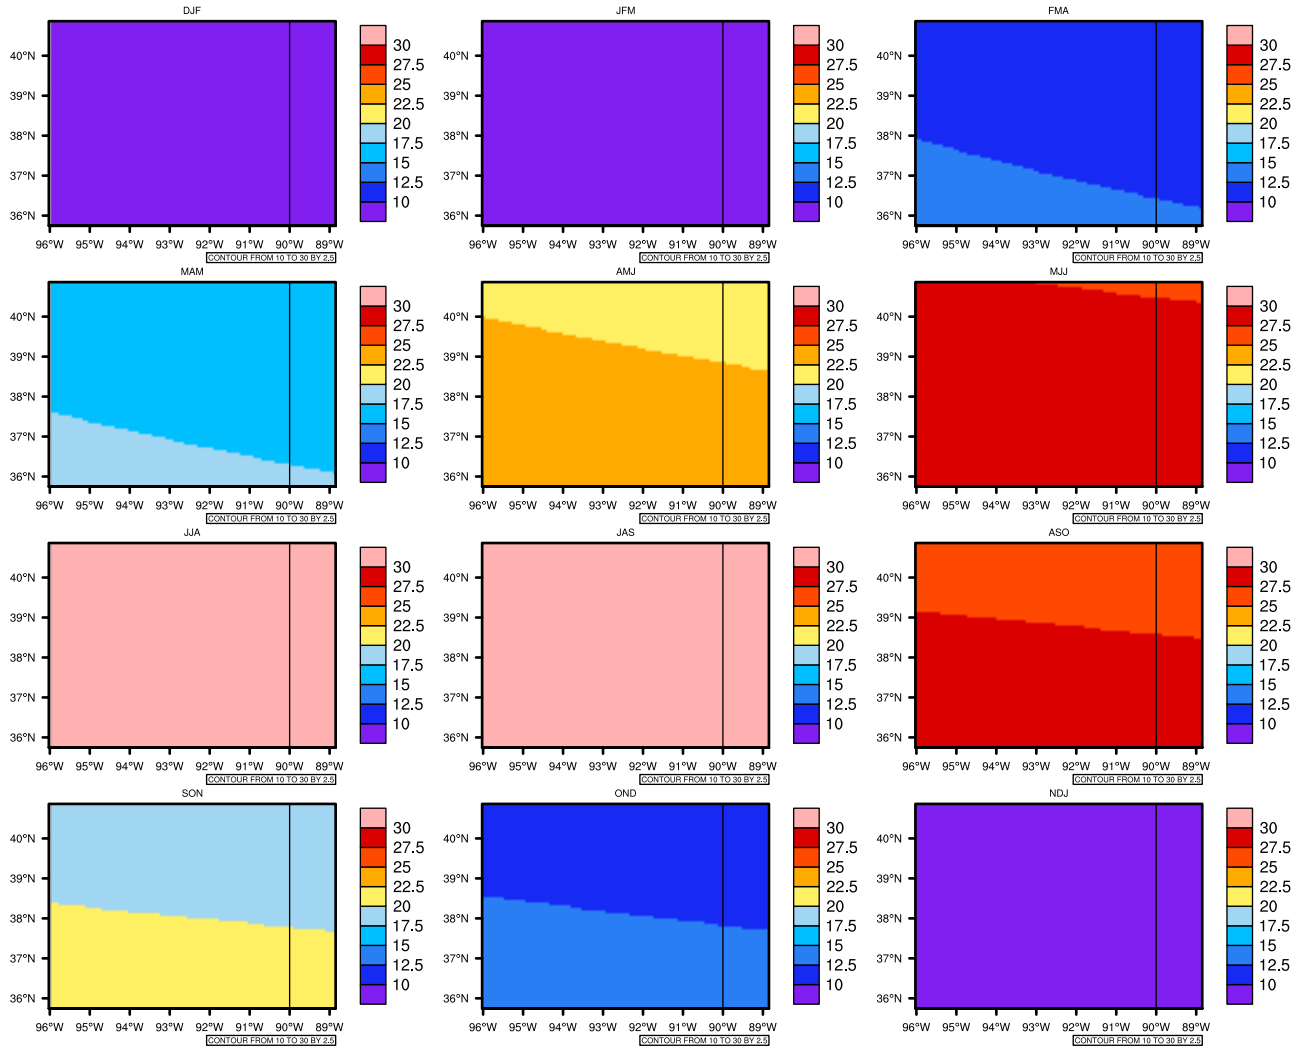

Seasonally Daily Averagetasmx(c) In 2060-2069 GFDL-ESM2M RCP85 - Missouri

AgriMetSoft (2020). Climate Maps. Available on:
<https://agrimetsoft.com/maps>

[Order a new map on <https://agrimetsoft.com/order>

[You can request maps from any dataset from the AgriMetSoft Team.](#)