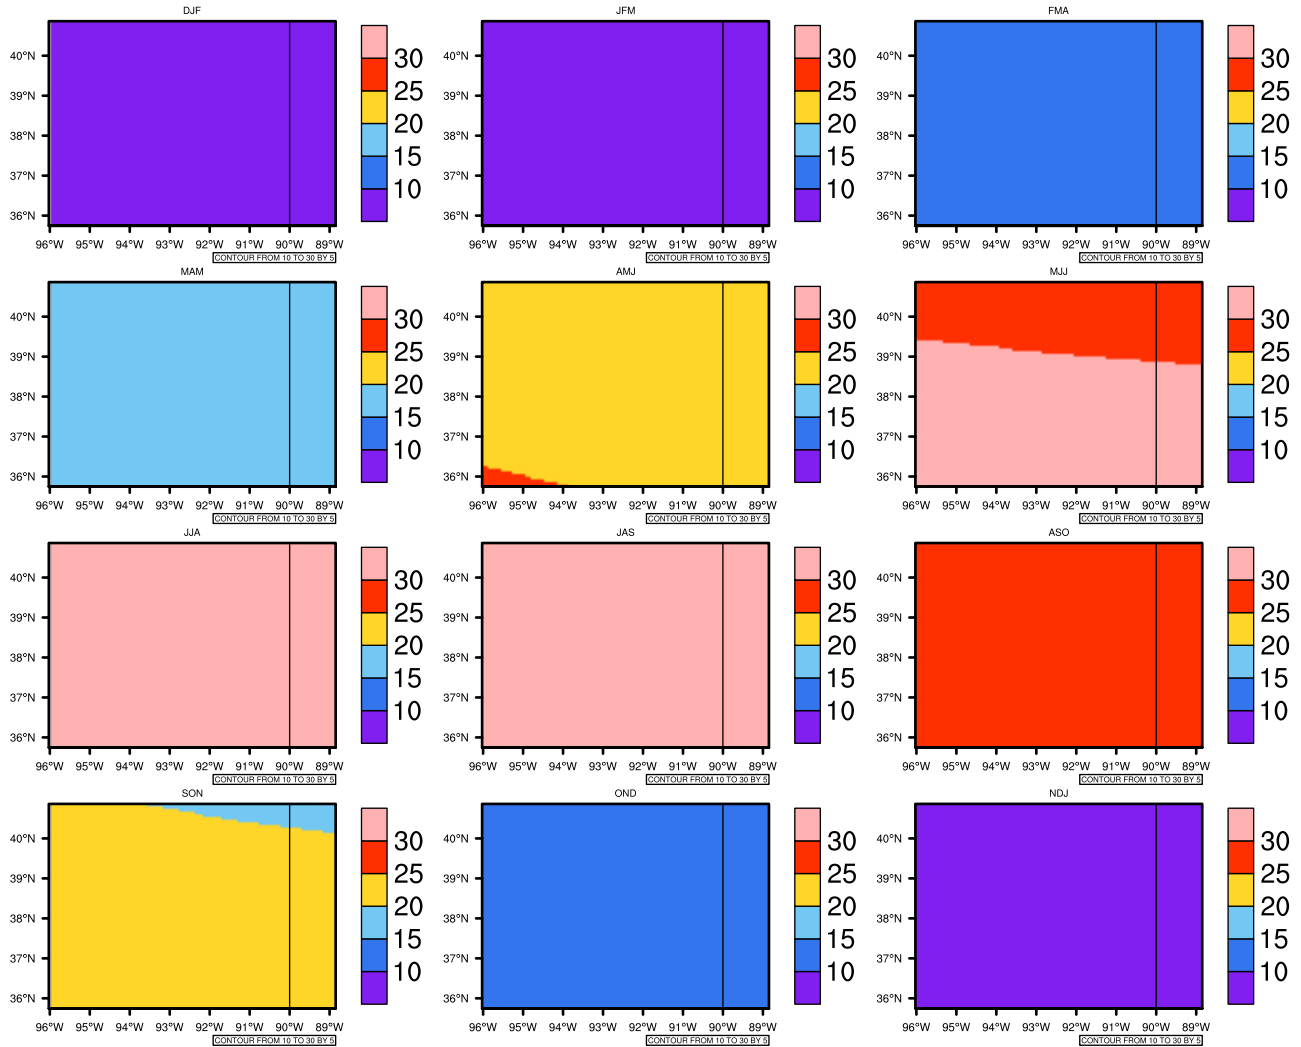

Seasonally Daily Averagetasmx(c) In 2070-2079 GFDL-ESM2M RCP85 - Missouri

AgriMetSoft (2020). Climate Maps. Available on:
<https://agrimetsoft.com/maps>

[Order a new map on <https://agrimetsoft.com/order>

[You can request maps from any dataset from the AgriMetSoft Team.](#)