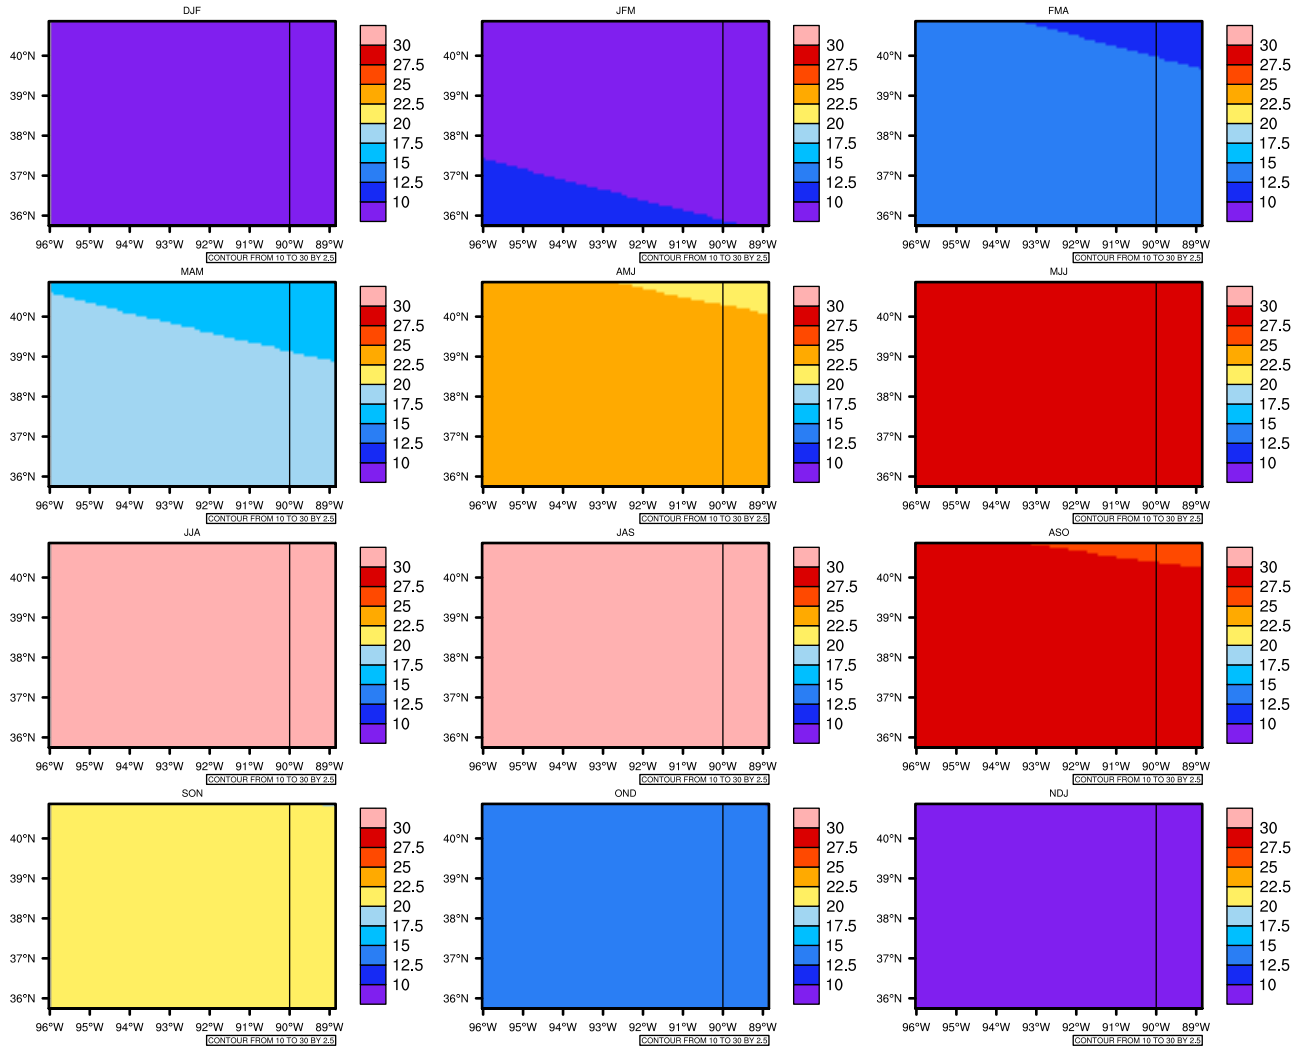

Seasonally Daily Averagetasmx(c) In 2080-2089 GFDL-ESM2M RCP85 - Missouri

AgriMetSoft (2020). Climate Maps. Available on:
<https://agrimetsoft.com/maps>

[Order a new map on <https://agrimetsoft.com/order>

[You can request maps from any dataset from the AgriMetSoft Team.](#)