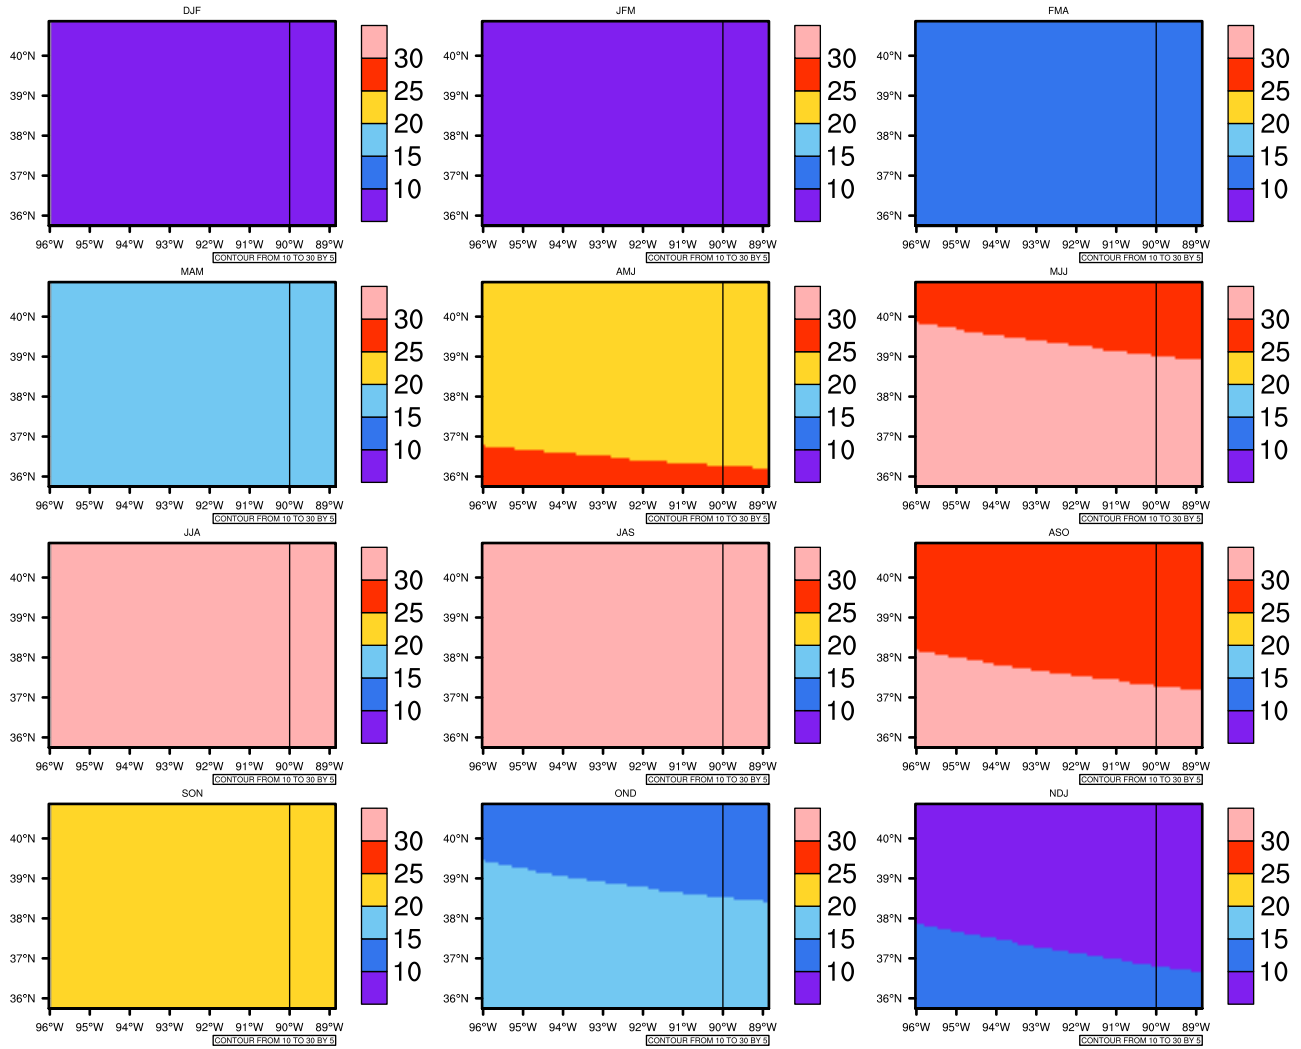

Seasonally Daily Averagetasmx(c) In 2090-2099 GFDL-ESM2M RCP85 - Missouri

AgriMetSoft (2020). Climate Maps. Available on: <https://agrimetsoft.com/maps>

[Order a new map on <https://agrimetsoft.com/order>

[You can request maps from any dataset from the AgriMetSoft Team.](#)