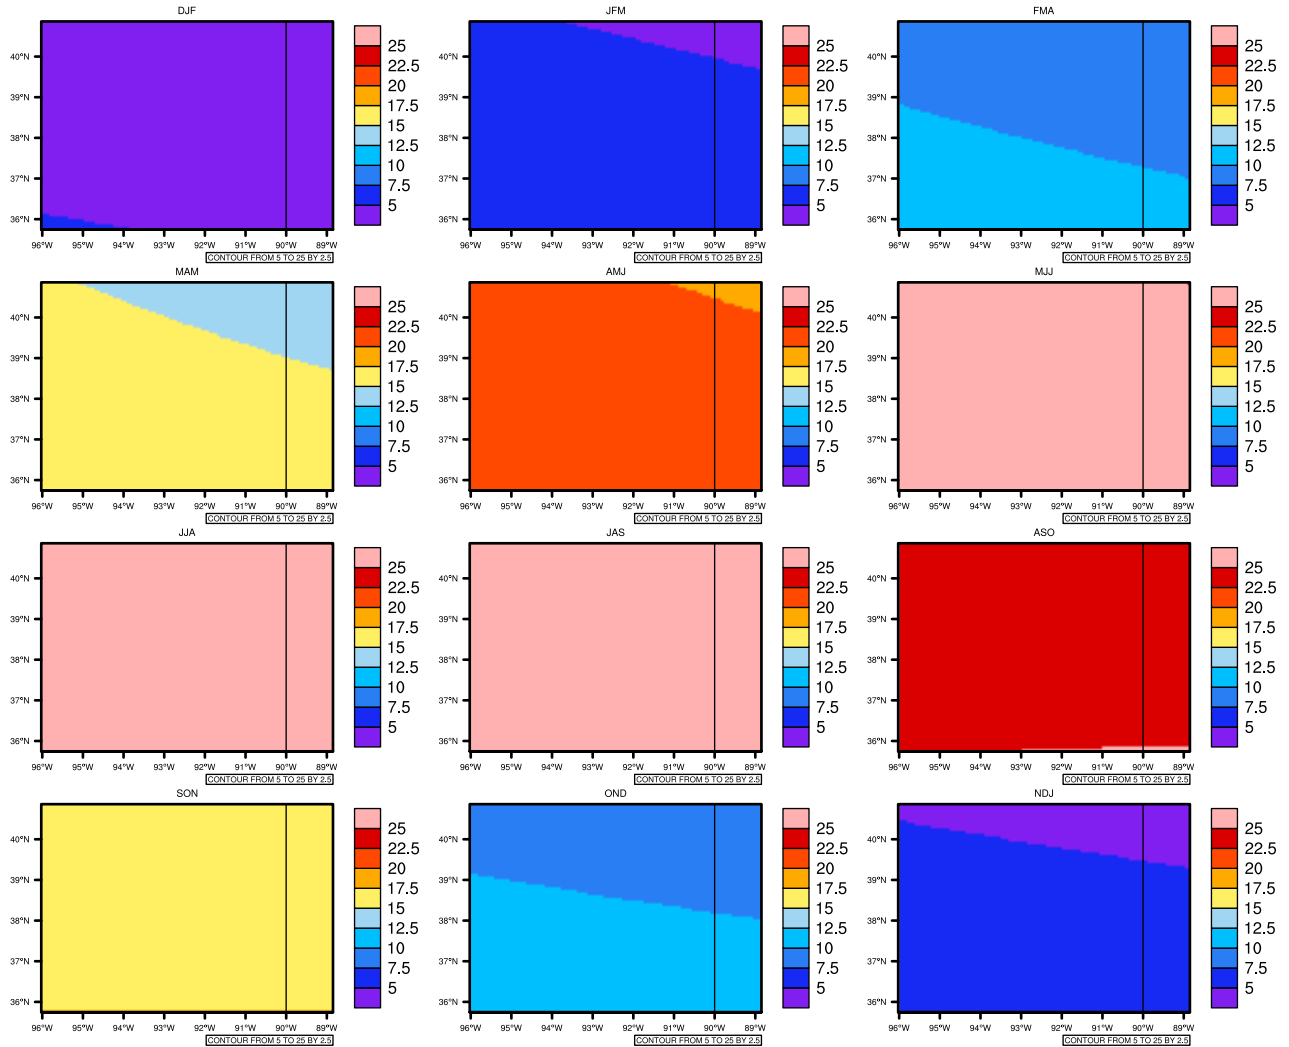

Seasonally Daily Averagetasmx(c) In 1975-2005 GFDL-ESM2M historical - Missouri

AgriMetSoft (2020). Climate Maps. Available on: <https://agrimetsoft.com/maps>

[Order a new map on <https://agrimetsoft.com/order>

[You can request maps from any dataset from the AgriMetSoft Team.](#)