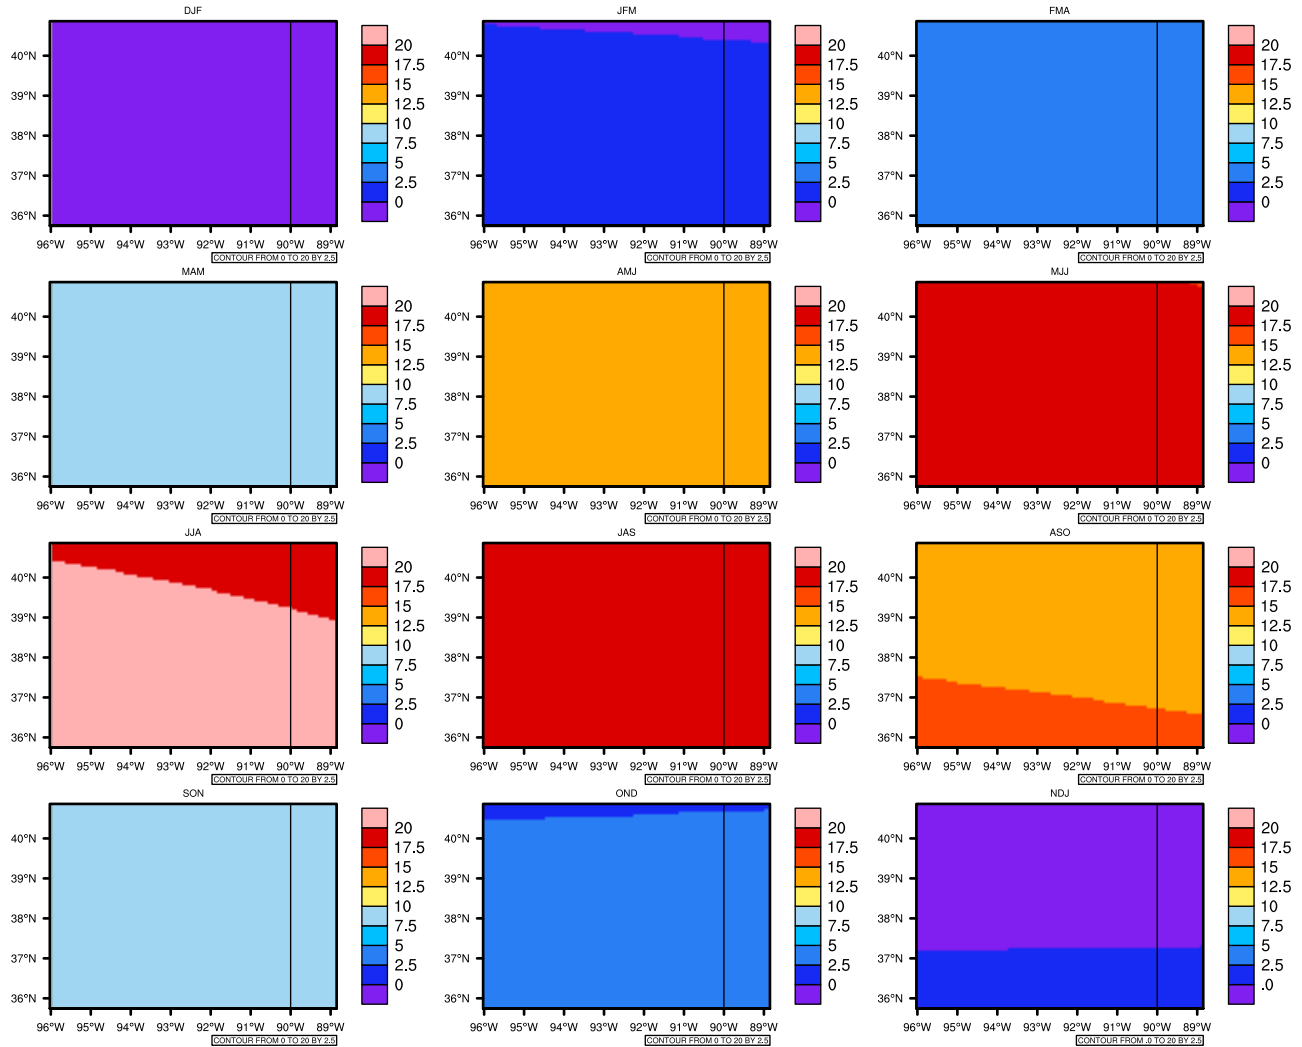

Seasonally Daily Averagetasmin(c) In 2020-2029 GFDL-ESM2M RCP45 - Missouri

AgriMetSoft (2020). Climate Maps. Available on: <https://agrimetsoft.com/maps>

[Order a new map on <https://agrimetsoft.com/order>

[You can request maps from any dataset from the AgriMetSoft Team.](#)