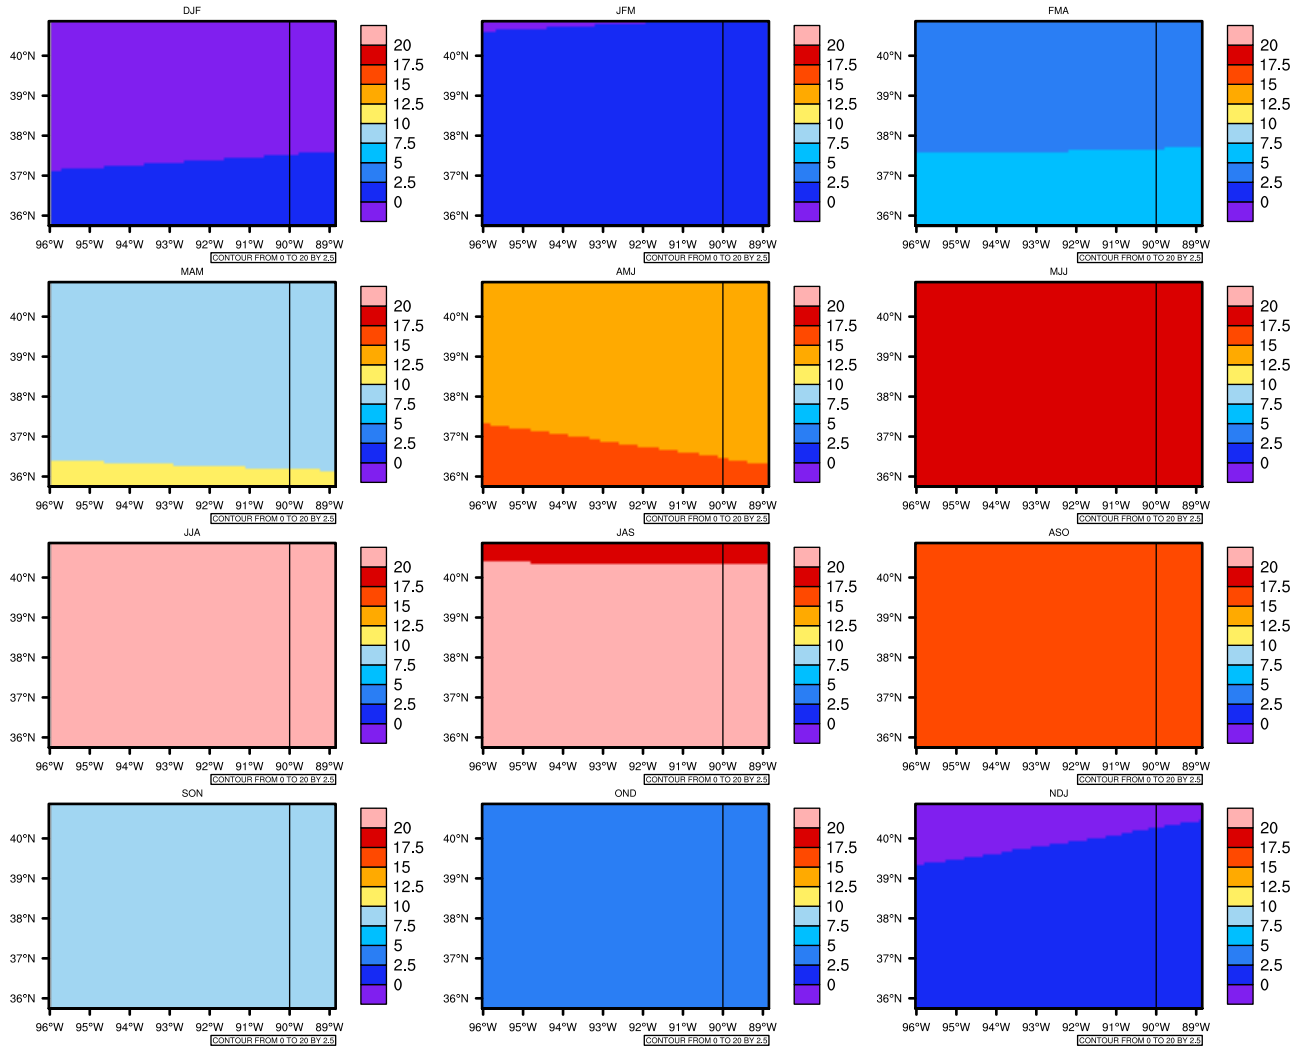

Seasonally Daily Averagetasmin(c) In 2080-2089 GFDL-ESM2M RCP45 - Missouri

AgriMetSoft (2020). Climate Maps. Available on: <https://agrimetsoft.com/maps>

[Order a new map on <https://agrimetsoft.com/order>

[You can request maps from any dataset from the AgriMetSoft Team.](#)